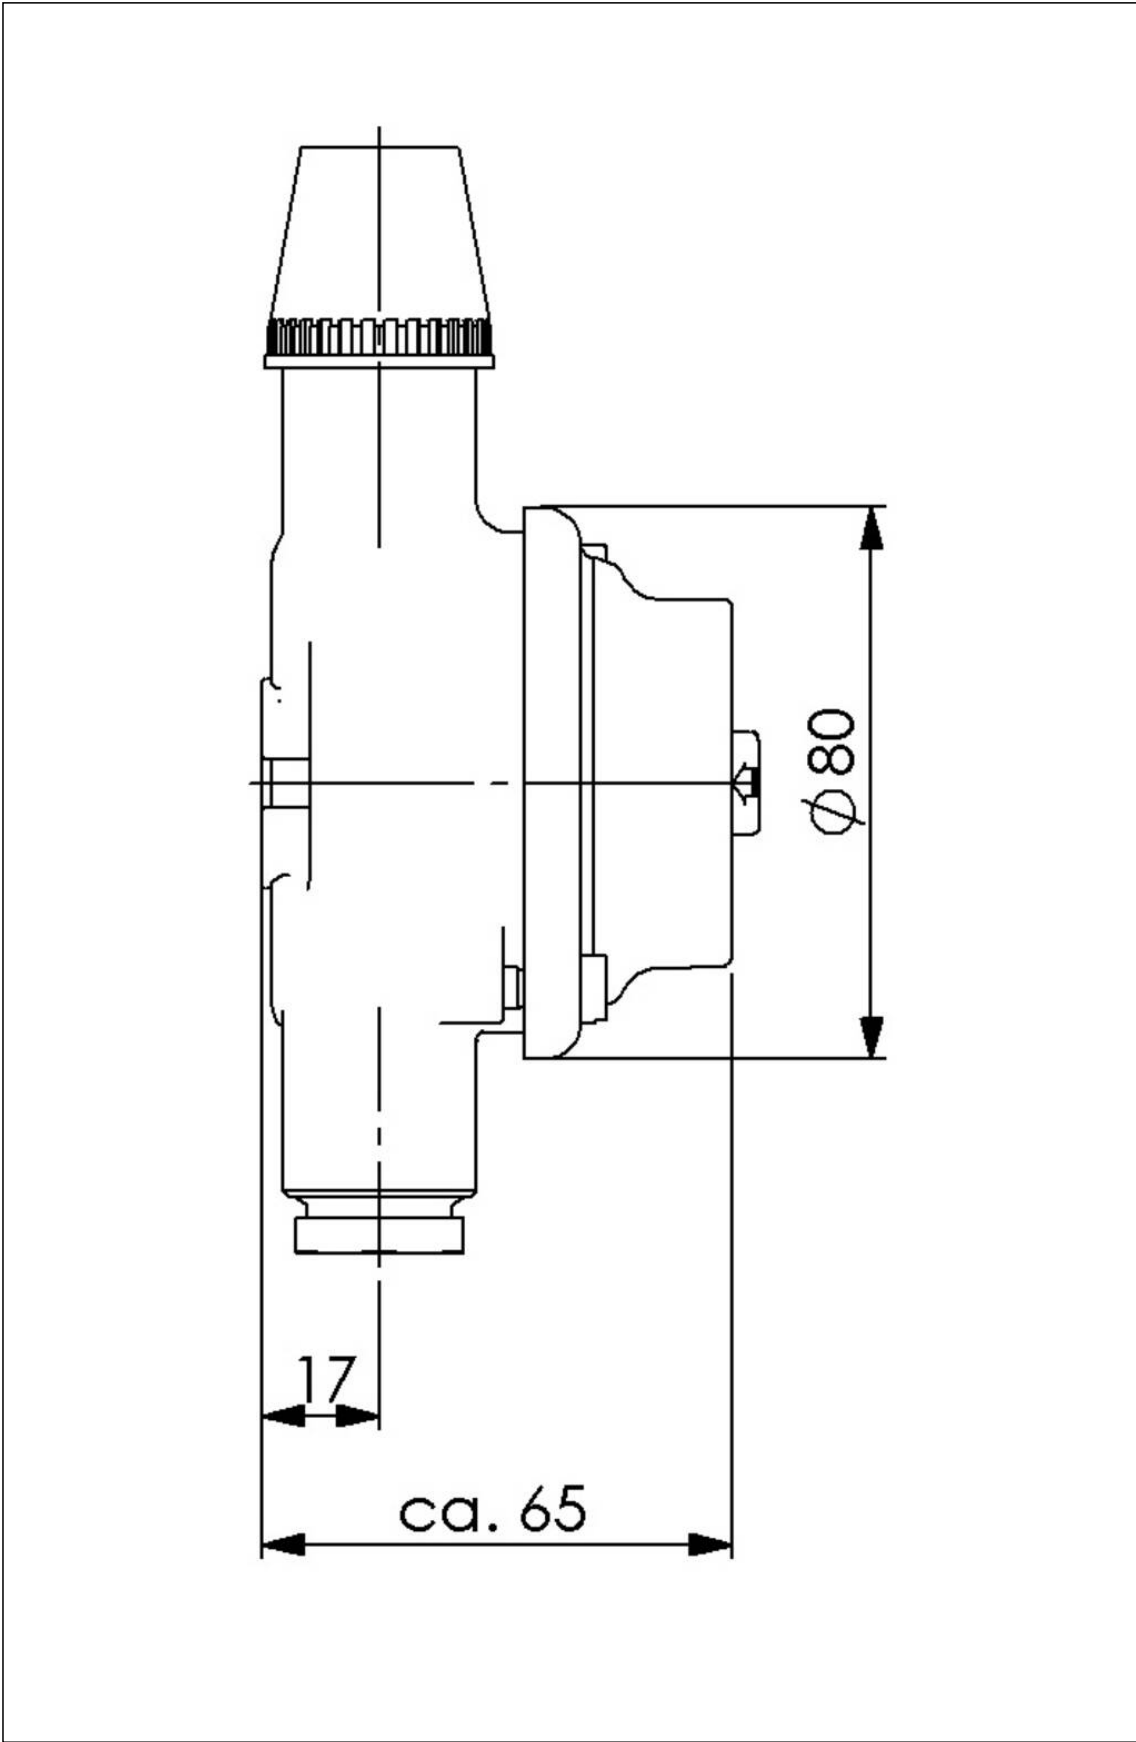

Your Contact:

WISKA India Pvt. Ltd.

Mr. Omkar Ashar · Unit No.247/248,Raheja Tesla Industrial District II , Edison Bldg No.-1A,
Plot No.GEN2/1/C/PART, TTC Industrial Area, MIDC, Juinagar, Navi Mumbai 400705, India

☎ +91-22-4967-1438 · ☎ +91-22-4967-1439 · o.ashar@wiska.in · www.wiska.in