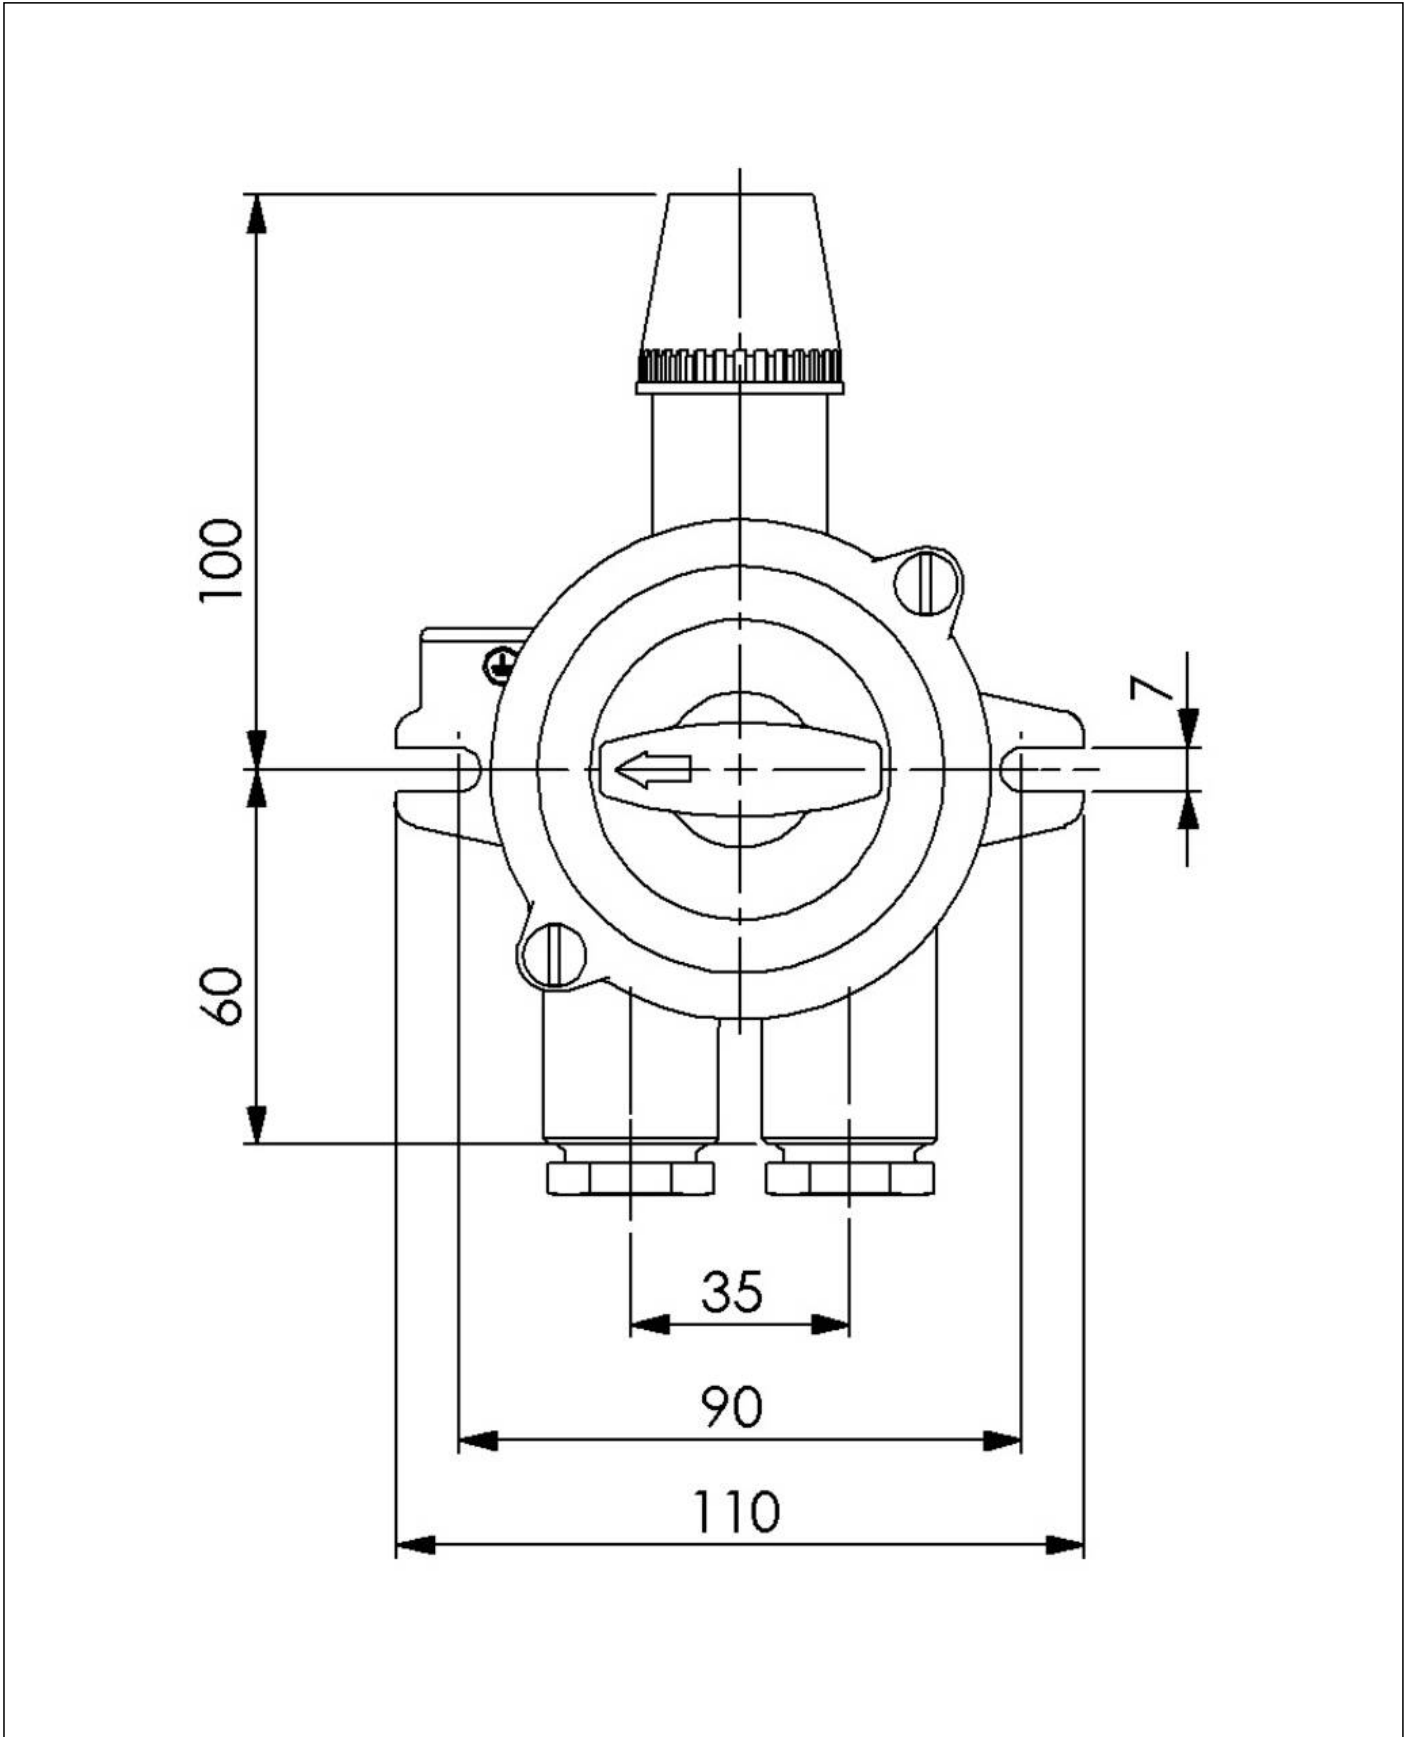

Your Contact:

WISKA India Pvt. Ltd.

Mr. Omkar Ashar · Unit No.247/248, Raheja Tesla Industrial District II , Edison Bldg No.-1A,
Plot No.GEN2/1/C/PART, TTC Industrial Area, MIDC, Juinagar, Navi Mumbai 400705, India

☎ +91-22-4967-1438 · ☎ +91-22-4967-1439 · o.ashar@wiska.in · www.wiska.in