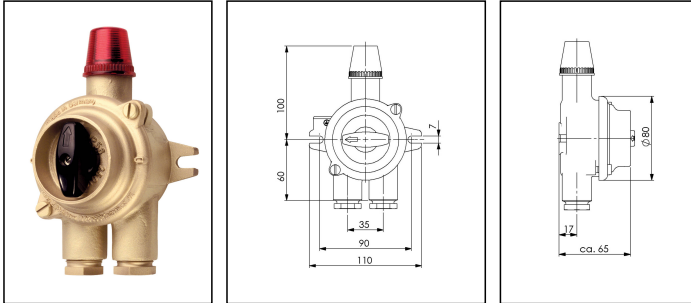

1138/We/10A-2xZ14

HNA Switch with control light, 10A, brass, IP56

Products may differ in size, colour and appearance to those shown. If you require further information or customisation, please contact us directly.

WISKA-Order no.	10010545
Type	1138/We/10A-2xZ14
Voltage	250 V
Current	10 A
Protection class	IP56
Material	Brass
Material cable gland	Brass
Using for cable gland	
Type of cable gland	M 24 x 1,5
Ø cable diameter min	12 mm
Ø cable diameter max	14,5 mm
Type of cable	armoured
Mounting	Surface mounting
Temp. range min	-25 °C
Temp. range max	45 °C
Type of switch	Change-over, 1-pole
Lampholder	E14
Globe colour	Red
Colour	Black
Weight	1,04 kg
Equipment	Glow lamp
Variations	on request
Tariff number	85363010