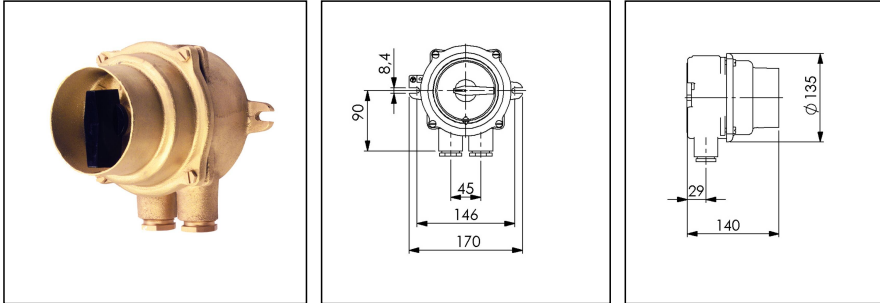

40/2/AE/380V-2xZ18

On-off switch 3-pole, 40A, brass, IP56

Products may differ in size, colour and appearance to those shown. If you require further information or customisation, please contact us directly.

WISKA-Order no.	10010750
Type	40/2/AE/380V-2xZ18
Voltage	380 V
Type of Voltage	AC
Current	40 A
Protection class	IP56
Material	Brass
Material cable gland	Brass
Using for cable gland	
Type of cable gland	M 30 x 2,0
Ø cable diameter min	16 mm
Ø cable diameter max	18,5 mm
Type of cable	armoured
Mounting	Surface mounting
Temp. range min	-25 °C
Temp. range max	45 °C
Type of switch	Rotary on-off switch, 3-pole
Colour	Black
Weight	3,58 kg
Variations	on request
Tariff number	85363030