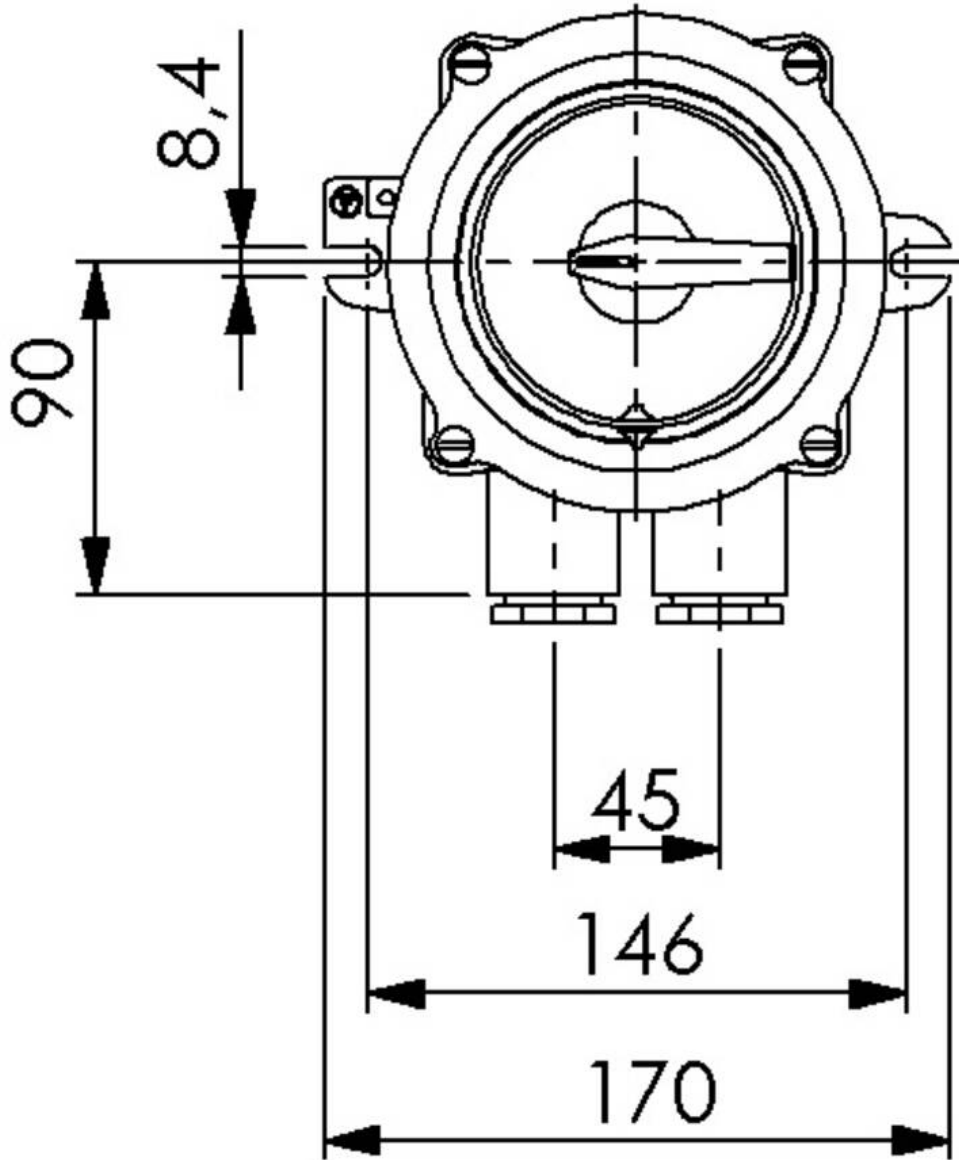

Your Contact:

WISKA India Pvt. Ltd.

Mr. Omkar Ashar · Unit No.247/248, Raheja Tesla Industrial District II , Edison Bldg No.-1A,
Plot No.GEN2/1/C/PART, TTC Industrial Area, MIDC, Juinagar, Navi Mumbai 400705, India

☎ +91-22-4967-1438 · ☎ +91-22-4967-1439 · o.ashar@wiska.in · www.wiska.in

Other technical data on request / subject to change without notice