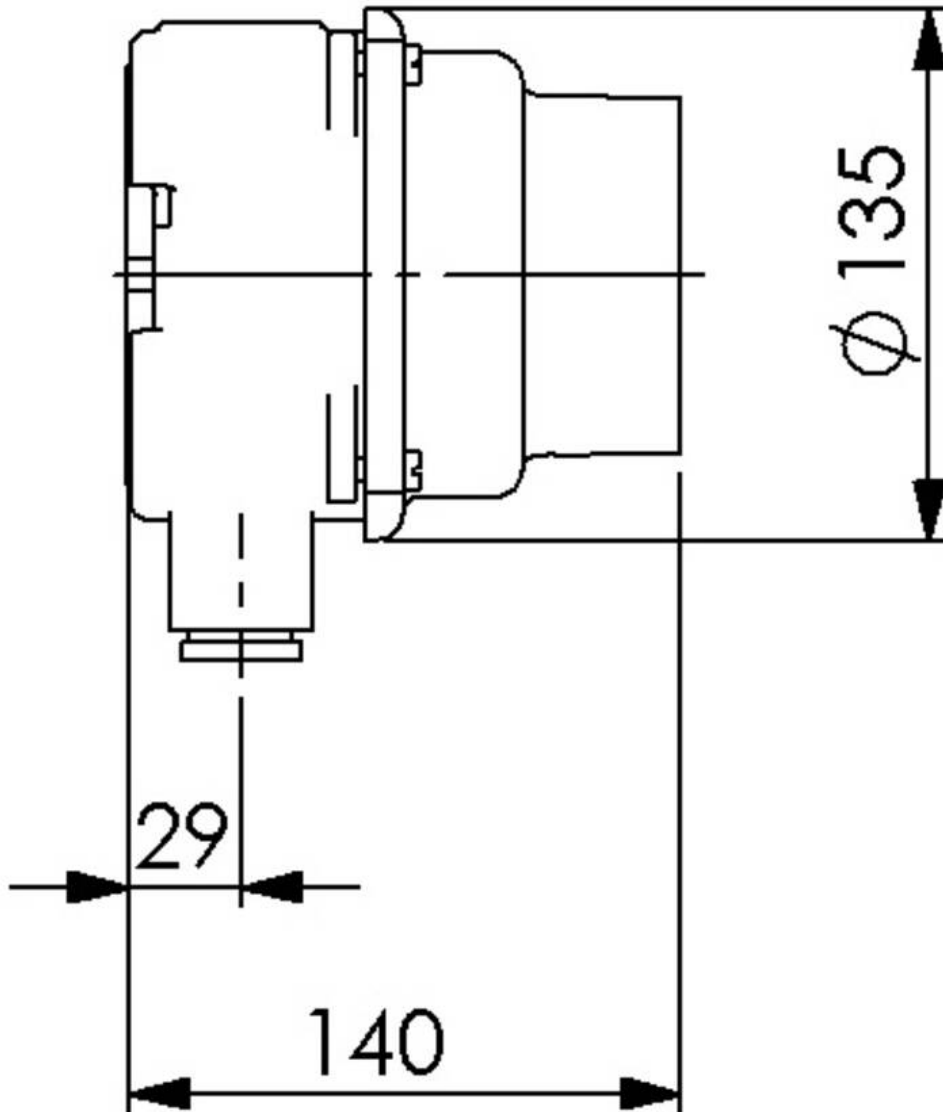

Your Contact:

WISKA India Pvt. Ltd.

Mr. Omkar Ashar · Unit No.247/248,Raheja Tesla Industrial District II , Edison Bldg No.-1A,
Plot No.GEN2/1/C/PART, TTC Industrial Area, MIDC, Juinagar, Navi Mumbai 400705, India

☎ +91-22-4967-1438 · ☎ +91-22-4967-1439 · o.ashar@wiska.in · www.wiska.in