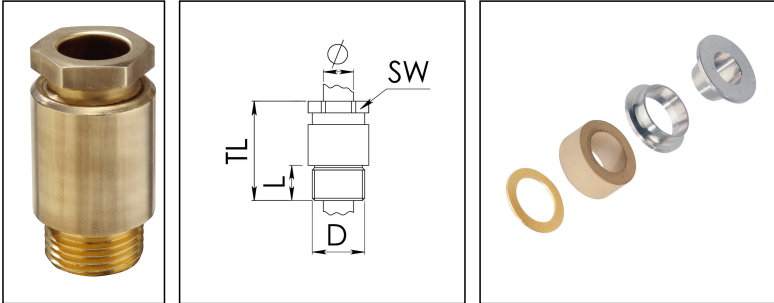

KVM 36-Z26

Cable gland, brass, DIN 89280, M36

Products may differ in size, colour and appearance to those shown. If you require further information or customisation, please contact us directly.

Material cable gland	Brass
Material sealing gasket	EPDM
Material earthing insert	Brass chromium-plated
Temp. range min	-40 °C
Temp. range max	100 °C
Protection class	IP54
Thread type	M
Ø Connection thread D	36
Lead	2
Length screw-in thread L	13 mm
Ø cable diameter min	24 mm
Ø cable diameter max	26,5 mm
Key width SW	36 mm
Collar diameter (E)	41 mm
Total length TL	58 mm
Install. torques fitting	15 N m
Install. torques cap nut	15 N m
Impact category	6
Surface	Bright
Order no. bright	10010848
Type	KVM 36-Z26
Packing unit	1
Tariff number	85369010
EAN number	4007685108485
ETIM-Classification	EC000441