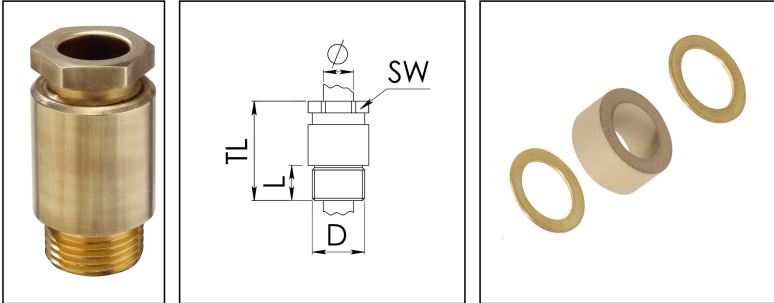

KVM 18-W8

Cable gland, brass, DIN 89280, M18

Products may differ in size, colour and appearance to those shown. If you require further information or customisation, please contact us directly.

Material cable gland	Brass
Material sealing gasket	EPDM
Temp. range min	-40 °C
Temp. range max	100 °C
Protection class	IP54
Thread type	M
Ø Connection thread D	18
Lead	1,5
Length screw-in thread L	10 mm
Ø cable diameter min	7 mm
Ø cable diameter max	8,5 mm
Key width SW	19 mm
Collar diameter (E)	22 mm
Total length TL	43 mm
Install. torques fitting	10 N m
Install. torques cap nut	10 N m
Surface	Bright
Order no. bright	10010862
Type	KVM 18-W8
Packing unit	1
Tariff number	74198090
EAN number	4007685108621
ETIM-Classification	EC000441