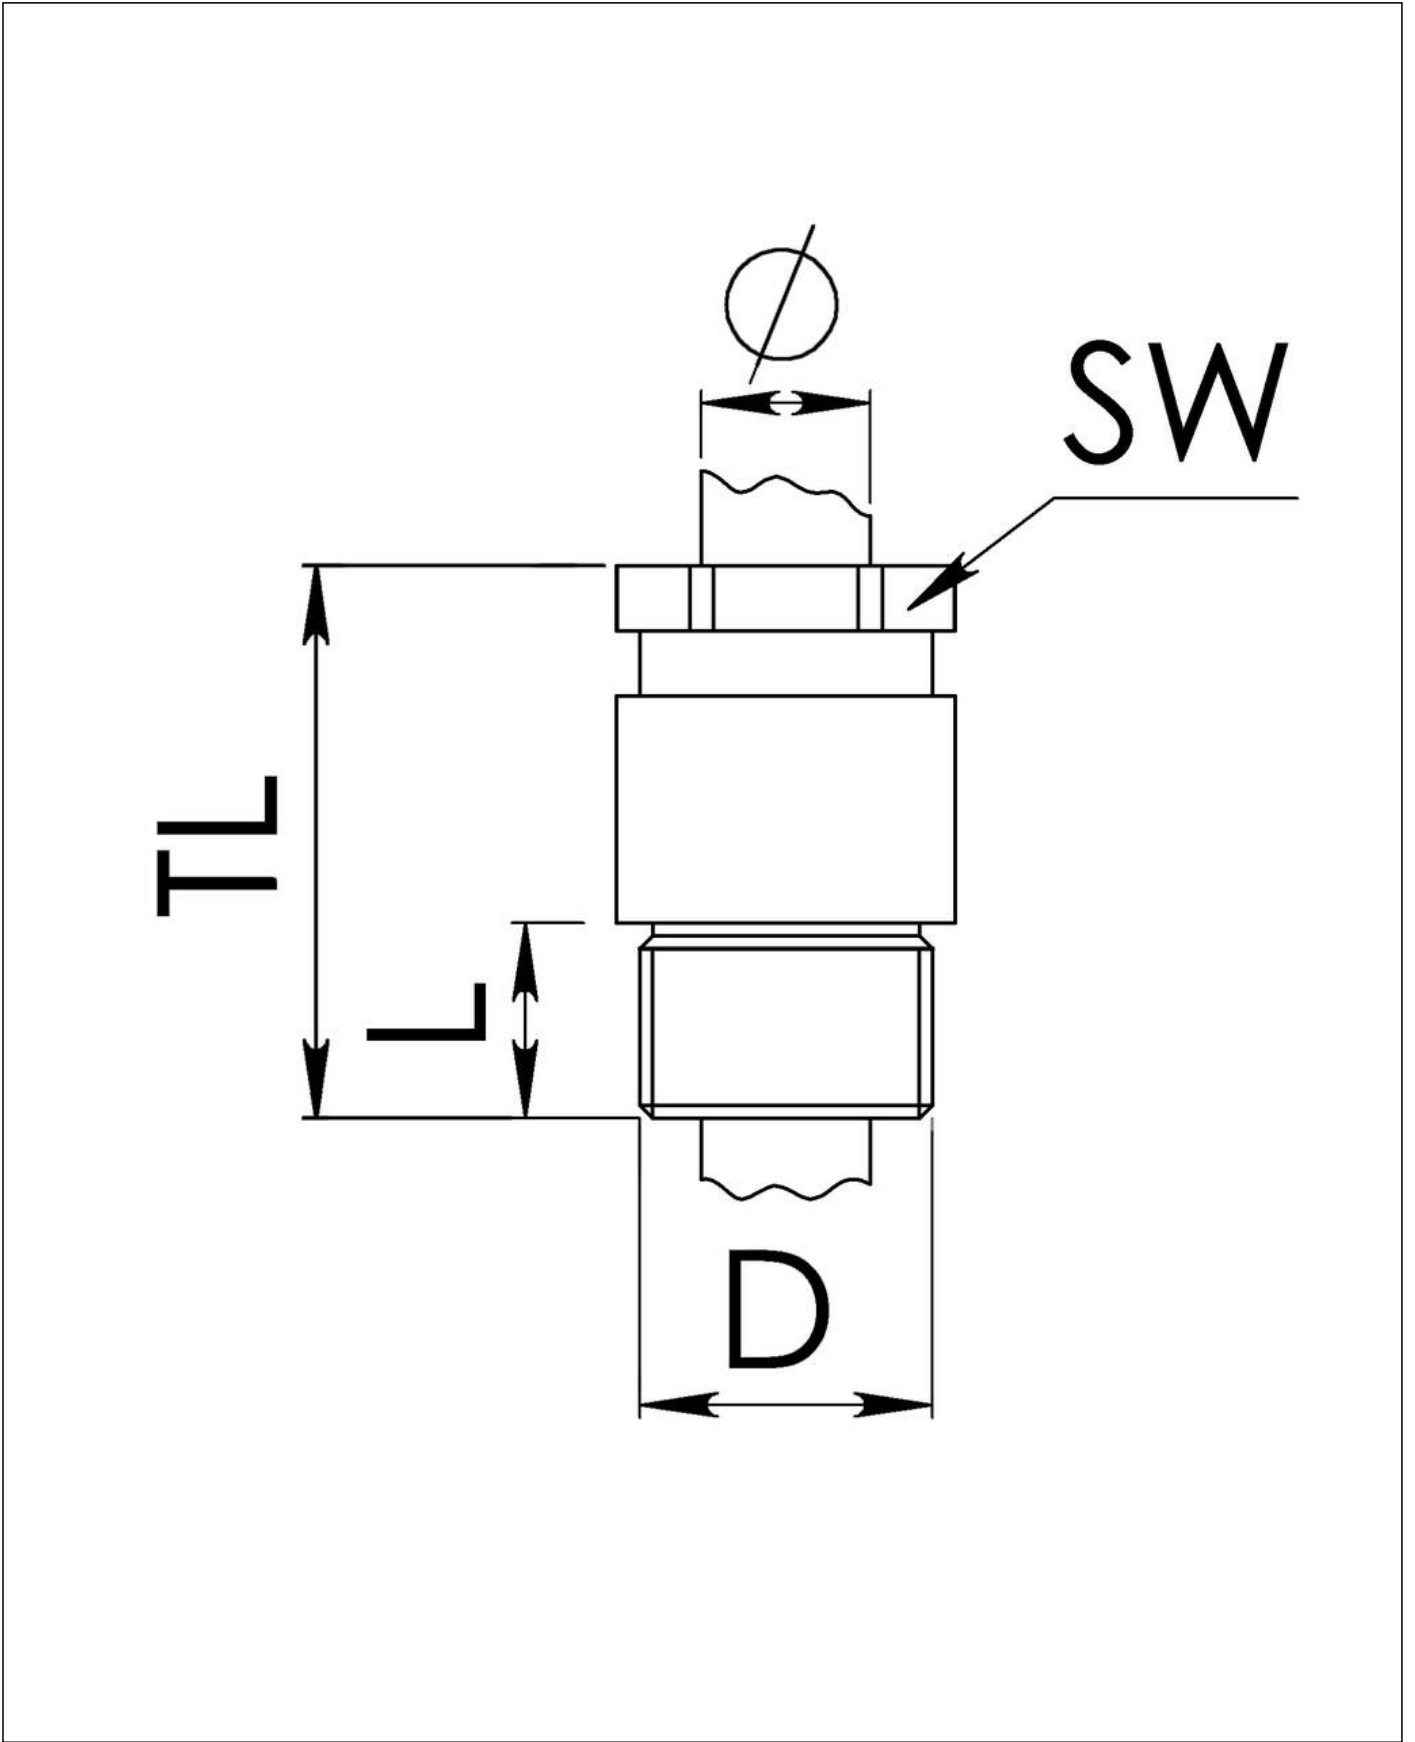

Your Contact:

WISKA India Pvt. Ltd.

Mr. Omkar Ashar · Unit No.247/248,Raheja Tesla Industrial District II , Edison Bldg No.-1A,
Plot No.GEN2/1/C/PART, TTC Industrial Area, MIDC, Juinagar, Navi Mumbai 400705, India

☎ +91-22-4967-1438 · ☎ +91-22-4967-1439 · o.ashar@wiska.in · www.wiska.in