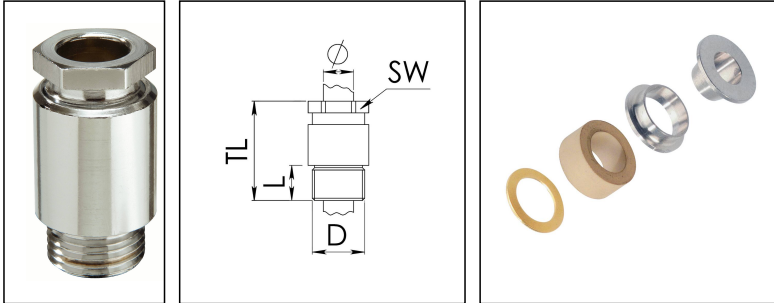

KVM 24-Z14/Ni

Cable gland, brass nickel-plated, DIN 89280, M24

Products may differ in size, colour and appearance to those shown. If you require further information or customisation, please contact us directly.

| | |
|---------------------------------|------------------------|
| Material cable gland | Brass nickel-plated |
| Material sealing gasket | EPDM |
| Material earthing insert | Brass chromium-plated |
| Temp. range min | -40 °C |
| Temp. range max | 100 °C |
| Protection class | IP54 |
| Thread type | M |
| Ø Connection thread D | 24 |
| Lead | 1,5 |
| Length screw-in thread L | 11 mm |
| Ø cable diameter min | 12 mm |
| Ø cable diameter max | 14,5 mm |
| Key width SW | 24 mm |
| Collar diameter (E) | 27 mm |
| Total length TL | 49 mm |
| Install. torques fitting | 10 N m |
| Install. torques cap nut | 10 N m |
| Impact category | 6 |
| Advice | * Similar to DIN 89280 |
| Surface | Nickel-plated |
| Order no. nickel-plated | 10012812 |
| Type | KVM 24-Z14/Ni |
| Packing unit | 1 |
| Tariff number | 85369010 |
| EAN number | 4007685128124 |