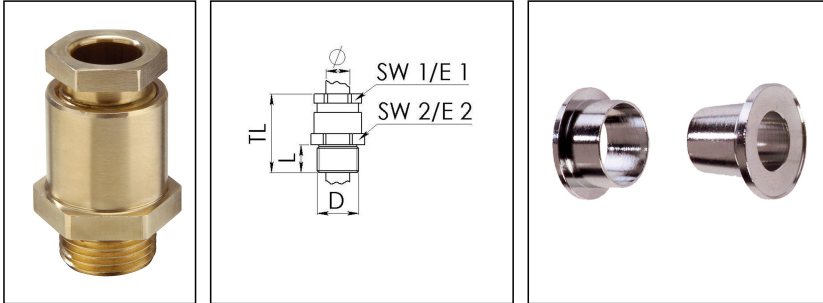

## EKVM 18/20 VG B 18-10

Cable gland similar to VG 88773, brass, earthing insert acc. tor VG 88812 M18-20

Products may differ in size, colour and appearance to those shown. If you require further information or customisation, please contact us directly.

<b>Material cable gland</b>	Brass
<b>Material earthing insert</b>	Brass plated
<b>Temp. range min</b>	-30 °C
<b>Temp. range max</b>	80 °C
<b>Protection class</b>	IP30
<b>Thread type</b>	M
<b>Ø Connection thread D</b>	20
<b>Lead</b>	1,5
<b>Length screw-in thread L</b>	10 mm
<b>Ø cable diameter max</b>	12,5 mm
<b>Ø cable below cable shield max</b>	-10 mm
<b>Key width SW1</b>	19 mm
<b>Key width SW2</b>	24 mm
<b>Collar diameter E1</b>	21 mm
<b>Collar diameter E2</b>	27 mm
<b>Total length TL</b>	41 mm
<b>Surface</b>	Bright
<b>Order no. bright</b>	10016509
<b>Type</b>	EKVM 18/20 VG B 18-10
<b>Packing unit</b>	1
<b>Tariff number</b>	85369010
<b>EAN number</b>	4007685165099