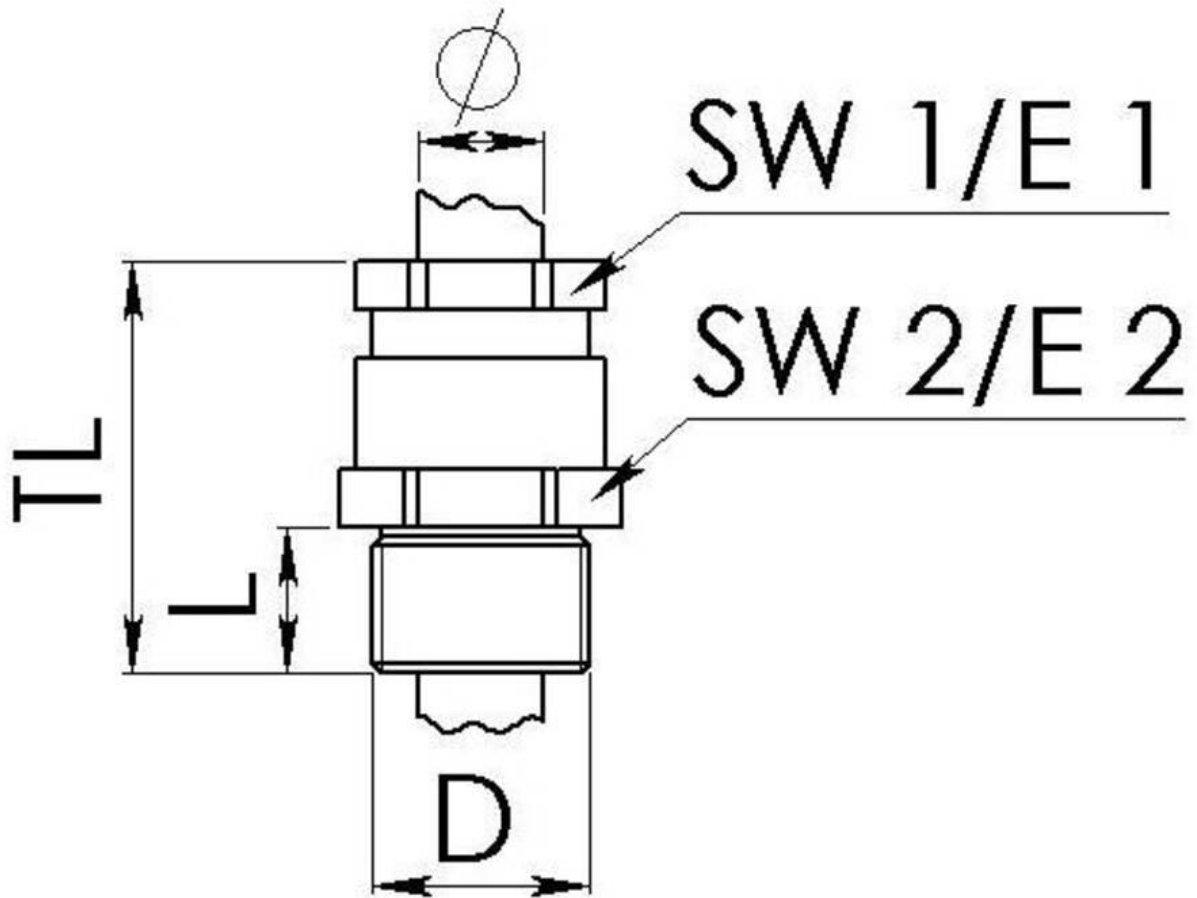

Your Contact:

WISKA India Pvt. Ltd.

Mr. Omkar Ashar · Unit No.247/248,Raheja Tesla Industrial District II , Edison Bldg No.-1A,
Plot No.GEN2/1/C/PART, TTC Industrial Area, MIDC, Juinagar, Navi Mumbai 400705, India

☎ +91-22-4967-1438 · ☎ +91-22-4967-1439 · o.ashar@wiska.in · www.wiska.in