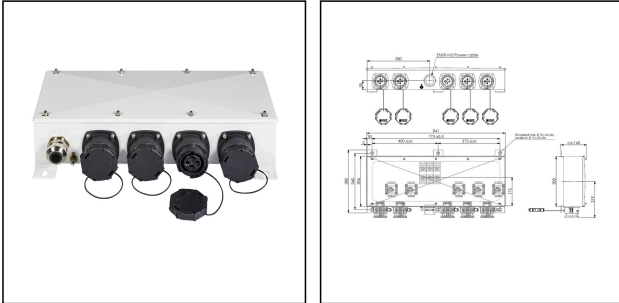

VARITAIN® OneTouch ECO 05/FS/FS/32A/25kA

Reefer container socket 32A 25kA 440V 3h 5-gang, stainless steel, RAL 7035

Products may differ in size, colour and appearance to those shown. If you require further information or customisation, please contact us directly.

WISKA-Order no.	10019627
Type	VARITAIN® OneTouch ECO 05/FS/FS/32A/25kA
Material	Stainless steel 1.4301 (V2A)
Material protective cap	Polyamide
Socket insert	3 - poles + PE
Number of sockets	5
Clock face position	3h
Breaking capacity	25 kA
Voltage max. (V)	440 V
Type of Voltage	AC
Current	32 A
Protection class	IP56 / IP67
Operational areas	Outdoor
Temp. range min	-25 °C
Temp. range max	45 °C
Type of cable gland	EMSKV-RDE 63/EE56-45
Mounting	Surface mounting, Wall
External dimensions LxWxH	835x300x126mm
Colour	RAL 7035
Weight	17,8 kg
Approval	BV, DNV-GL
Variations	on request
Tariff number	85366990