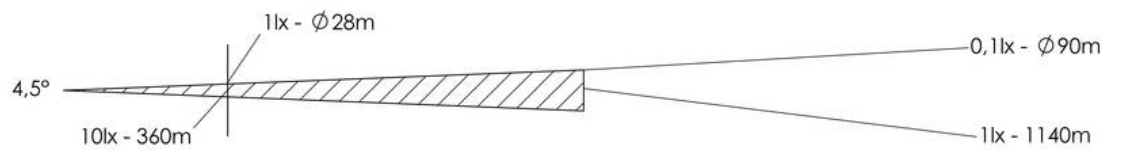

Your Contact:

WISKA India Pvt. Ltd.

Mr. Omkar Ashar · Unit No.247/248,Raheja Tesla Industrial District II , Edison Bldg No.-1A,
Plot No.GEN2/1/C/PART, TTC Industrial Area, MIDC, Juinagar, Navi Mumbai 400705, India

☎ +91-22-4967-1438 · ☎ +91-22-4967-1439 · o.ashar@wiska.in · www.wiska.in

Other technical data on request / subject to change without notice