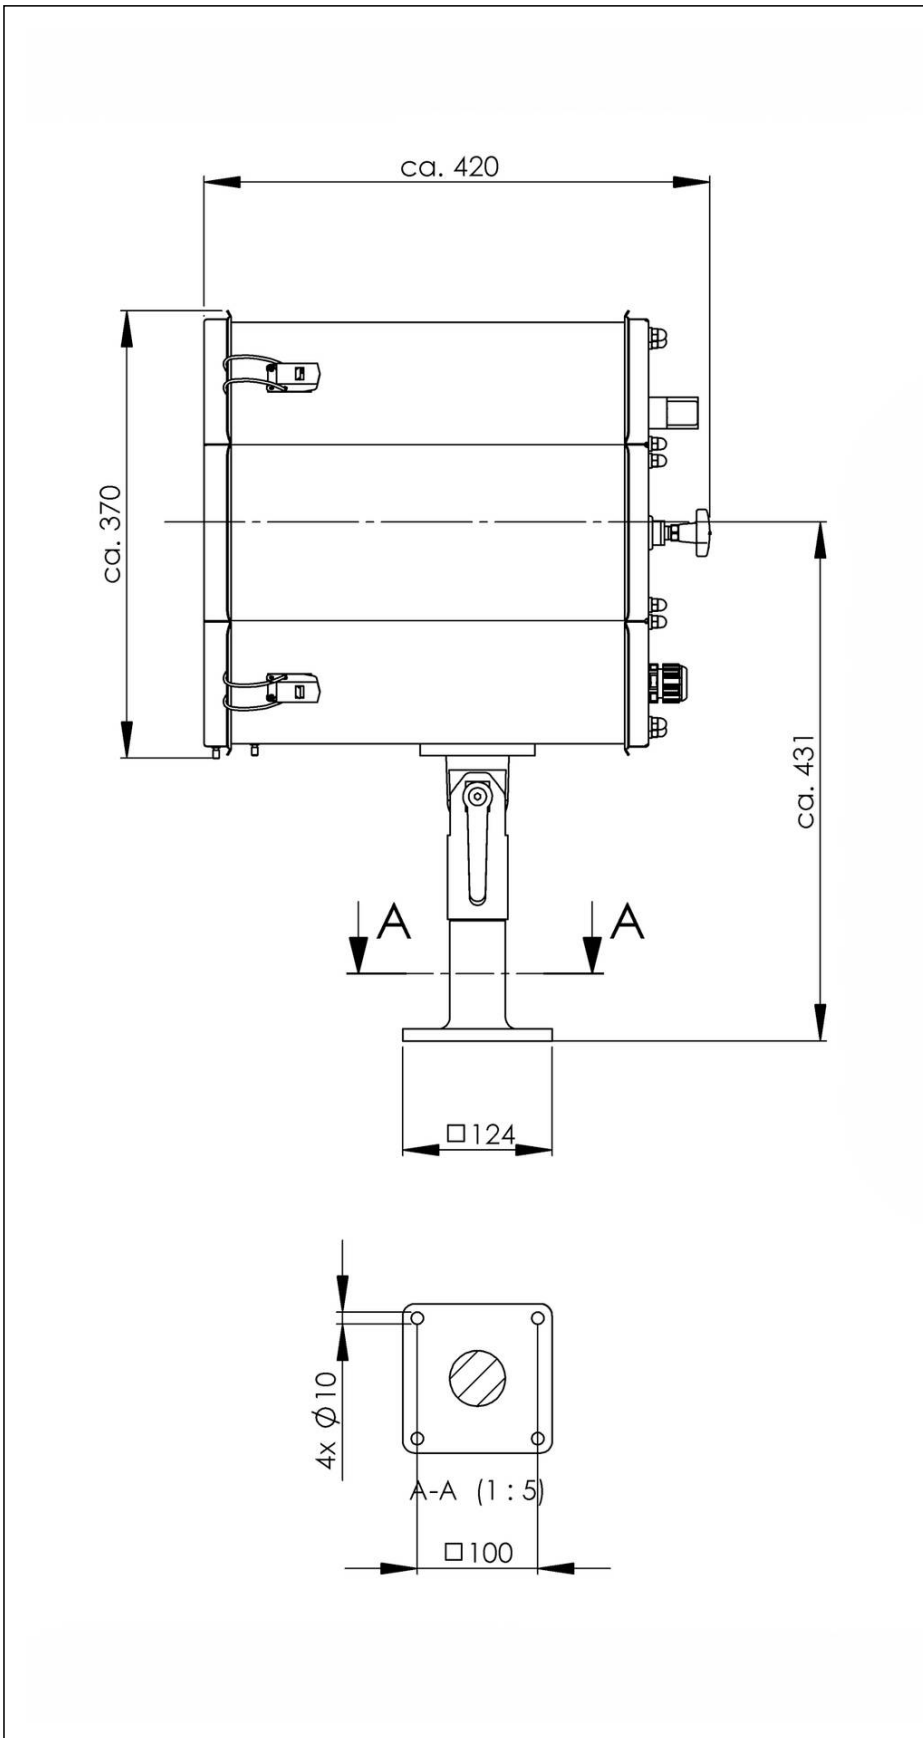

Your Contact:

WISKA India Pvt. Ltd.

Mr. Omkar Ashar · Unit No.247/248, Raheja Tesla Industrial District II , Edison Bldg No.-1A,
Plot No.GEN2/1/C/PART, TTC Industrial Area, MIDC, Juinagar, Navi Mumbai 400705, India

☎ +91-22-4967-1438 · ☎ +91-22-4967-1439 · o.ashar@wiska.in · www.wiska.in