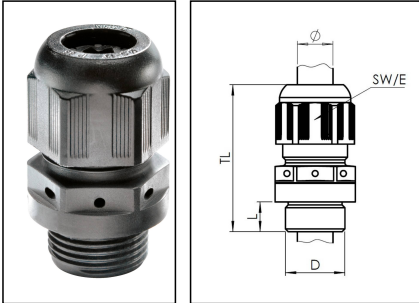

ESVG 20 BK

Pressure compensation cable gland, polyamide, RAL 9005, M20

Products may differ in size, colour and appearance to those shown. If you require further information or customisation, please contact us directly.

Material cable gland	Polyamide
Material membrane	ePTFE
Material sealing gasket	EPDM
Airflow at 70mbar	42 l/h
Temp. range min	-40 °C
Temp. range max	100 °C
Glow wire test	750 °C
Protection class	IP68 / IP69
Thread type	M
Ø Connection thread D	20
Lead	1,5
Length screw-in thread L	10 mm
Ø cable diameter min	6 mm
Ø cable diameter max	13 mm
Key width SW	24 mm
Collar diameter (E)	27 mm
Install. torques fitting	2,3 N m
Install. torques cap nut	1,5 N m
Total length TL	41 mm - 50 mm
Equipment	Incl. connection thread gasket
Product Color	RAL 9005
Order no. RAL 9005	10060802
Type	ESVG 20 BK
Packing unit	1
EAN number	4007685608022