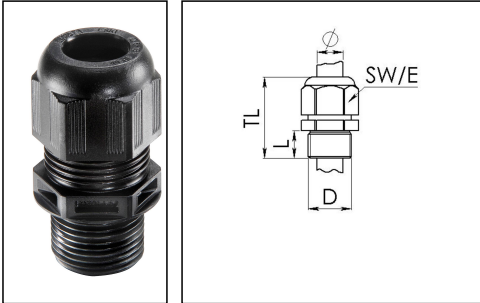

ESKV-L 12 LT

Cable gland LowTemp, polyamide, M12, RAL 9005 with long thread

Product illustrations are exemplary and may differ from the chosen product. Further variants and individual customization, we will gladly provide you on request.

Material cable gland	Polyamide
Material sealing gasket	Silicone
Protection class	IP69, IP68 (5 bar 30 min)
Temp. range min	-60 °C
Temp. range max	100 °C
Glow wire test	750 °C
Thread type	M
Ø Connection thread D	12
Lead	1,5
Length screw-in thread L	15 mm
Ø cable diameter min	3 mm
Ø cable diameter max	7 mm
Key width SW	16 mm
Collar diameter (E)	18 mm
Total length TL	35 mm - 40 mm
Type of cable anchorage	A
Install. torques fitting	2 N m
Install. torques cap nut	2 N m
Impact category	2
Product Color	RAL 9005
Type	ESKV-L 12 LT
Order no. RAL 9005	10061690
Packing unit	50
ETIM-Classification	EC000441