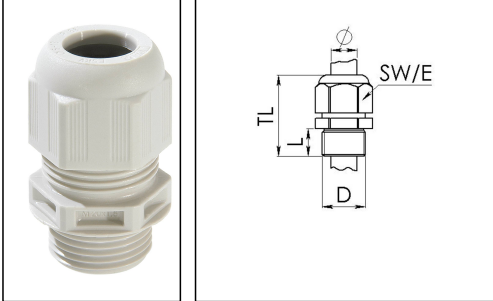

## ESKV 20 PLUS

Cable gland, polyamide, M20, RAL 7035 with short thread

Product illustrations are exemplary and may differ from the chosen product. Further variants and individual customization, we will gladly provide you on request.

Material cable gland	Polyamide
Material sealing gasket	EPDM
Protection class	IP69, IP68 (5 bar 30 min)
Temp. range min	-40 °C
Temp. range max	100 °C
Glow wire test	750 °C
Thread type	M
Ø Connection thread D	20
Lead	1,5
Length screw-in thread L	10 mm
Ø cable diameter min	7,5 mm
Ø cable diameter max	14 mm
Ø cable diameter UL	7,5 mm - 14 mm
Key width SW	24 mm
Collar diameter (E)	27 mm
Total length TL	36 mm - 45 mm
Type of cable anchorage	A
Install. torques fitting	4 N m
Install. torques cap nut	3 N m
Impact category	2
Advice	Without VDE-approval
Product Color	RAL 7035
Type	ESKV 20 PLUS
Order no. RAL 7035	10061789
Packing unit	50