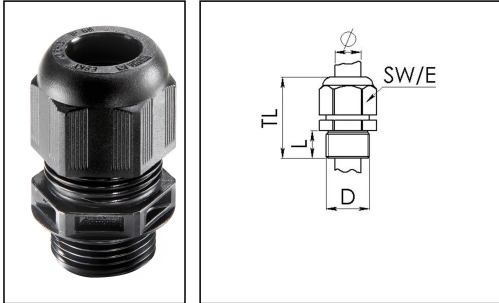

ESKV 20 PLUS

Cable gland, polyamide, M20, RAL 9005 with short thread

Product illustrations are exemplary and may differ from the chosen product. Further variants and individual customization, we will gladly provide you on request.

Material cable gland	Polyamide
Material sealing gasket	EPDM
Protection class	IP69, IP68 (5 bar 30 min)
Temp. range min	-40 °C
Temp. range max	100 °C
Glow wire test	750 °C
Thread type	M
Ø Connection thread D	20
Lead	1,5
Length screw-in thread L	10 mm
Ø cable diameter min	7,5 mm
Ø cable diameter max	14 mm
Ø cable diameter UL	7,5 mm - 14 mm
Key width SW	24 mm
Collar diameter (E)	27 mm
Total length TL	36 mm - 45 mm
Type of cable anchorage	A
Install. torques fitting	4 N m
Install. torques cap nut	3 N m
Impact category	2
Advice	Without VDE-approval
Product Color	RAL 9005
Type	ESKV 20 PLUS
Order no. RAL 9005	10061864
Packing unit	50