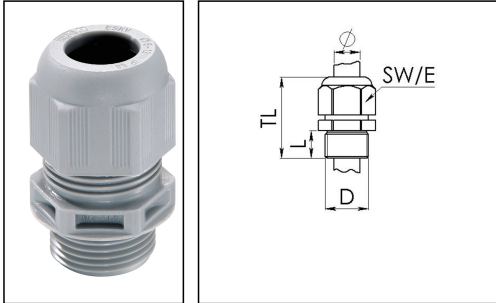

ESKV 20 PLUS

Cable gland, polyamide, M20, RAL 7001 with short thread

Product illustrations are exemplary and may differ from the chosen product. Further variants and individual customization, we will gladly provide you on request.

Material cable gland	Polyamide
Material sealing gasket	EPDM
Protection class	IP69, IP68 (5 bar 30 min)
Temp. range min	-40 °C
Temp. range max	100 °C
Glow wire test	750 °C
Thread type	M
Ø Connection thread D	20
Lead	1,5
Length screw-in thread L	10 mm
Ø cable diameter min	7,5 mm
Ø cable diameter max	14 mm
Ø cable diameter UL	7,5 mm - 14 mm
Key width SW	24 mm
Collar diameter (E)	27 mm
Total length TL	36 mm - 45 mm
Type of cable anchorage	A
Install. torques fitting	4 N m
Install. torques cap nut	3 N m
Impact category	2
Advice	Without VDE-approval
Product Color	RAL 7001
Type	ESKV 20 PLUS
Order no. RAL 7001	10061865
Packing unit	50