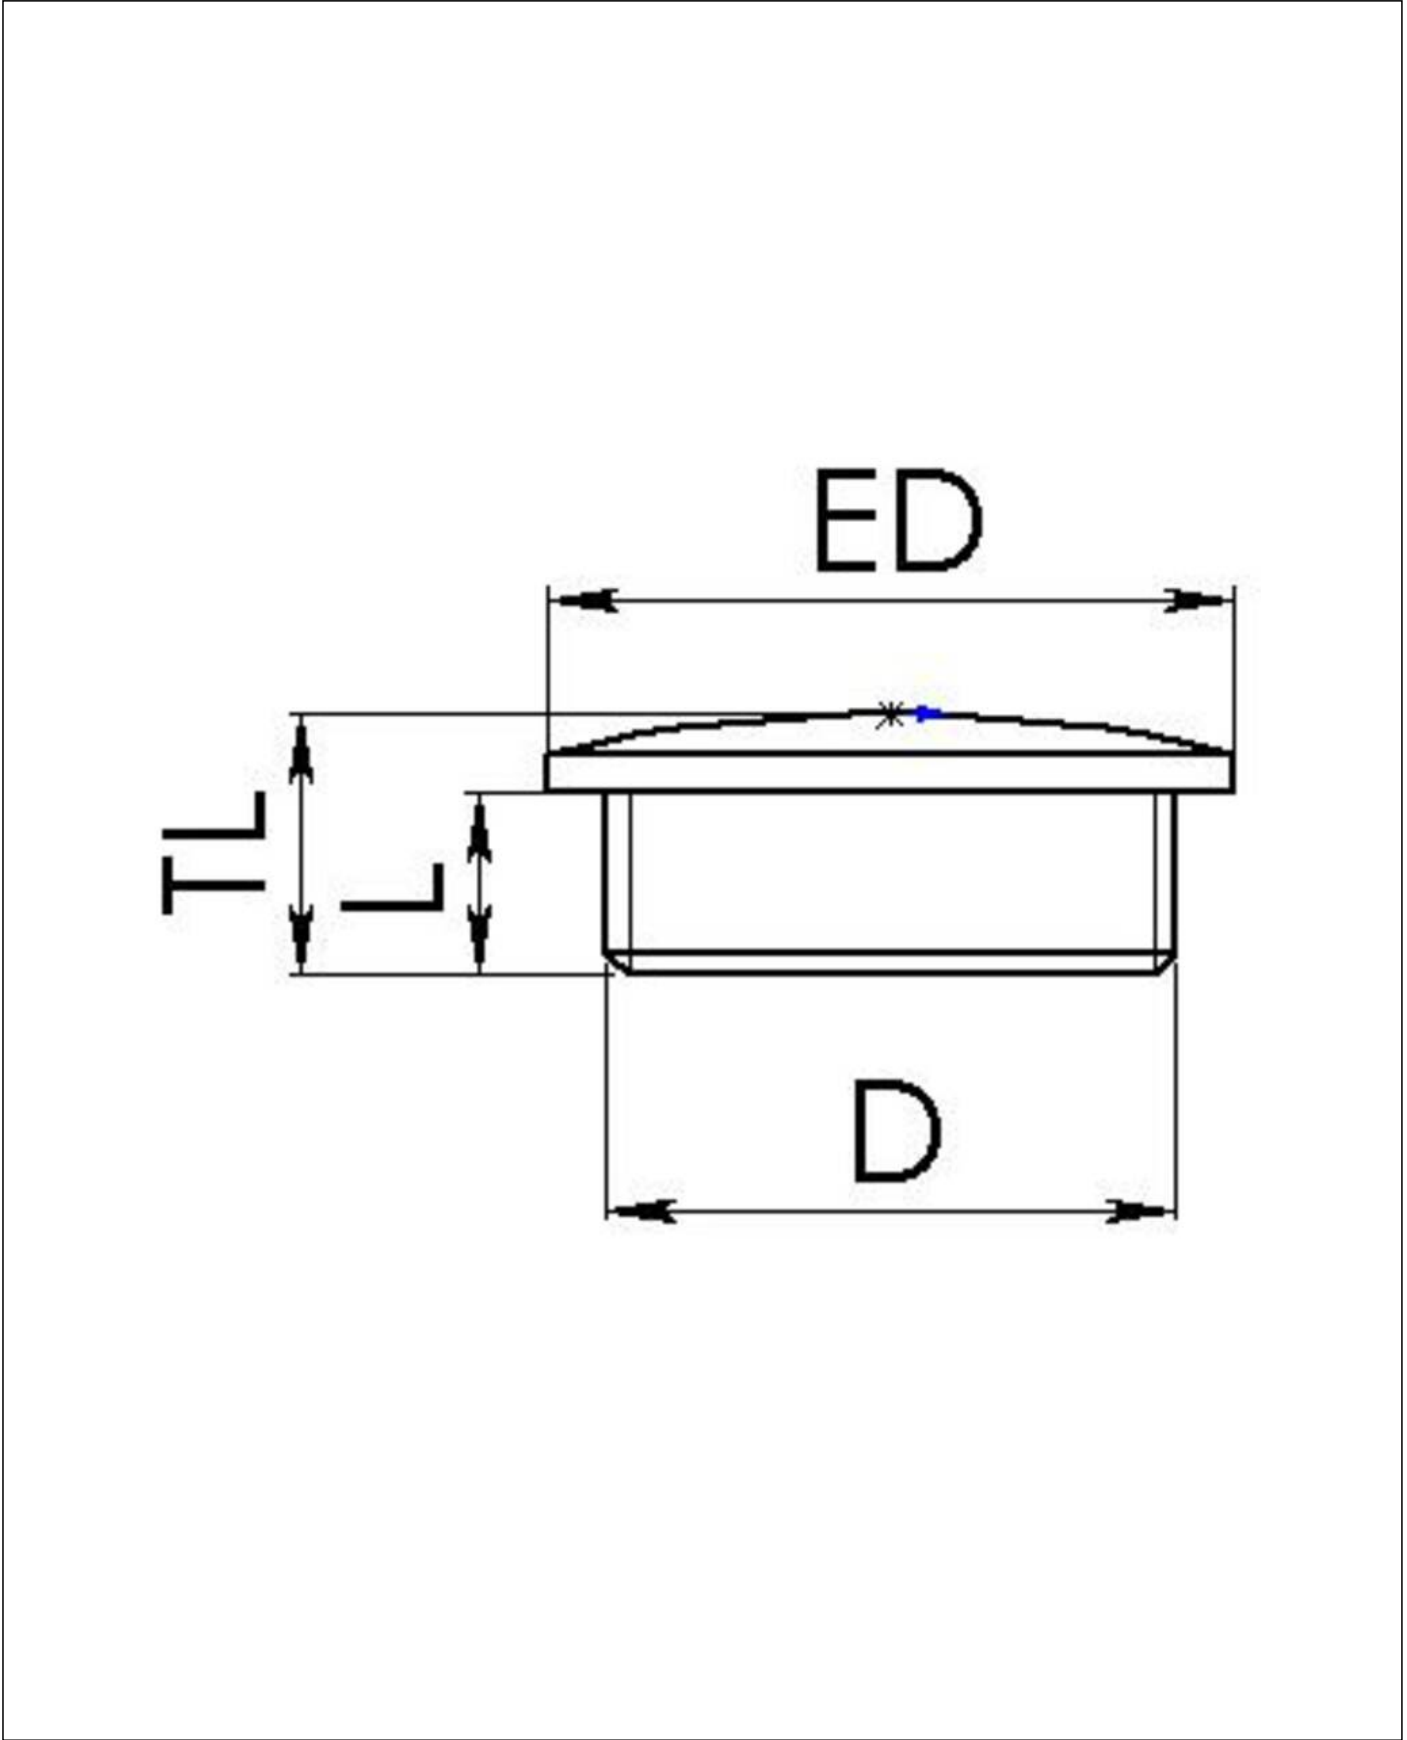

Your Contact:

WISKA India Pvt. Ltd.

Mr. Omkar Ashar · Unit No.247/248,Raheja Tesla Industrial District II , Edison Bldg No.-1A,
Plot No.GEN2/1/C/PART, TTC Industrial Area, MIDC, Juinagar, Navi Mumbai 400705, India

☎ +91-22-4967-1438 · ☎ +91-22-4967-1439 · o.ashar@wiska.in · www.wiska.in