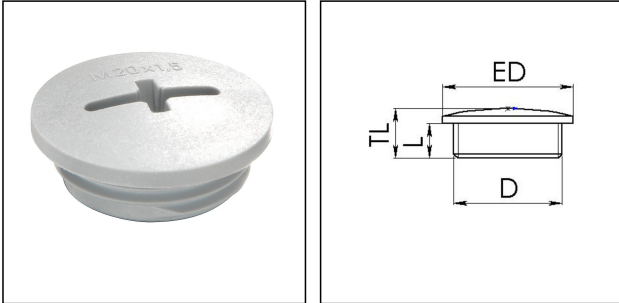

EVS 20 LG

Stop end, polystyrene, RAL 7035, M20

Products may differ in size, colour and appearance to those shown. If you require further information or customisation, please contact us directly.

| | |
|---------------------------------|-------------------------------|
| Material | Polystyrene, impact resistant |
| Temp. range min | -20 °C |
| Temp. range max | 60 °C |
| Protection class | IP56 |
| Advice | with sealing IP66/IP68 |
| Thread type | M |
| Ø Connection thread D | 20 |
| Lead | 1,5 |
| Length screw-in thread L | 6 mm |
| Total length TL | 9,5 mm |
| External diameter ED | 24 mm |
| Product Color | RAL 7035 |
| Order no. RAL 7035 | 10062492 |
| Type | EVS 20 LG |
| Packing unit | 100 |
| EAN number | 4007685624923 |
| Tariff number | 39269097 |
| ETIM-Classification | EC000032 |