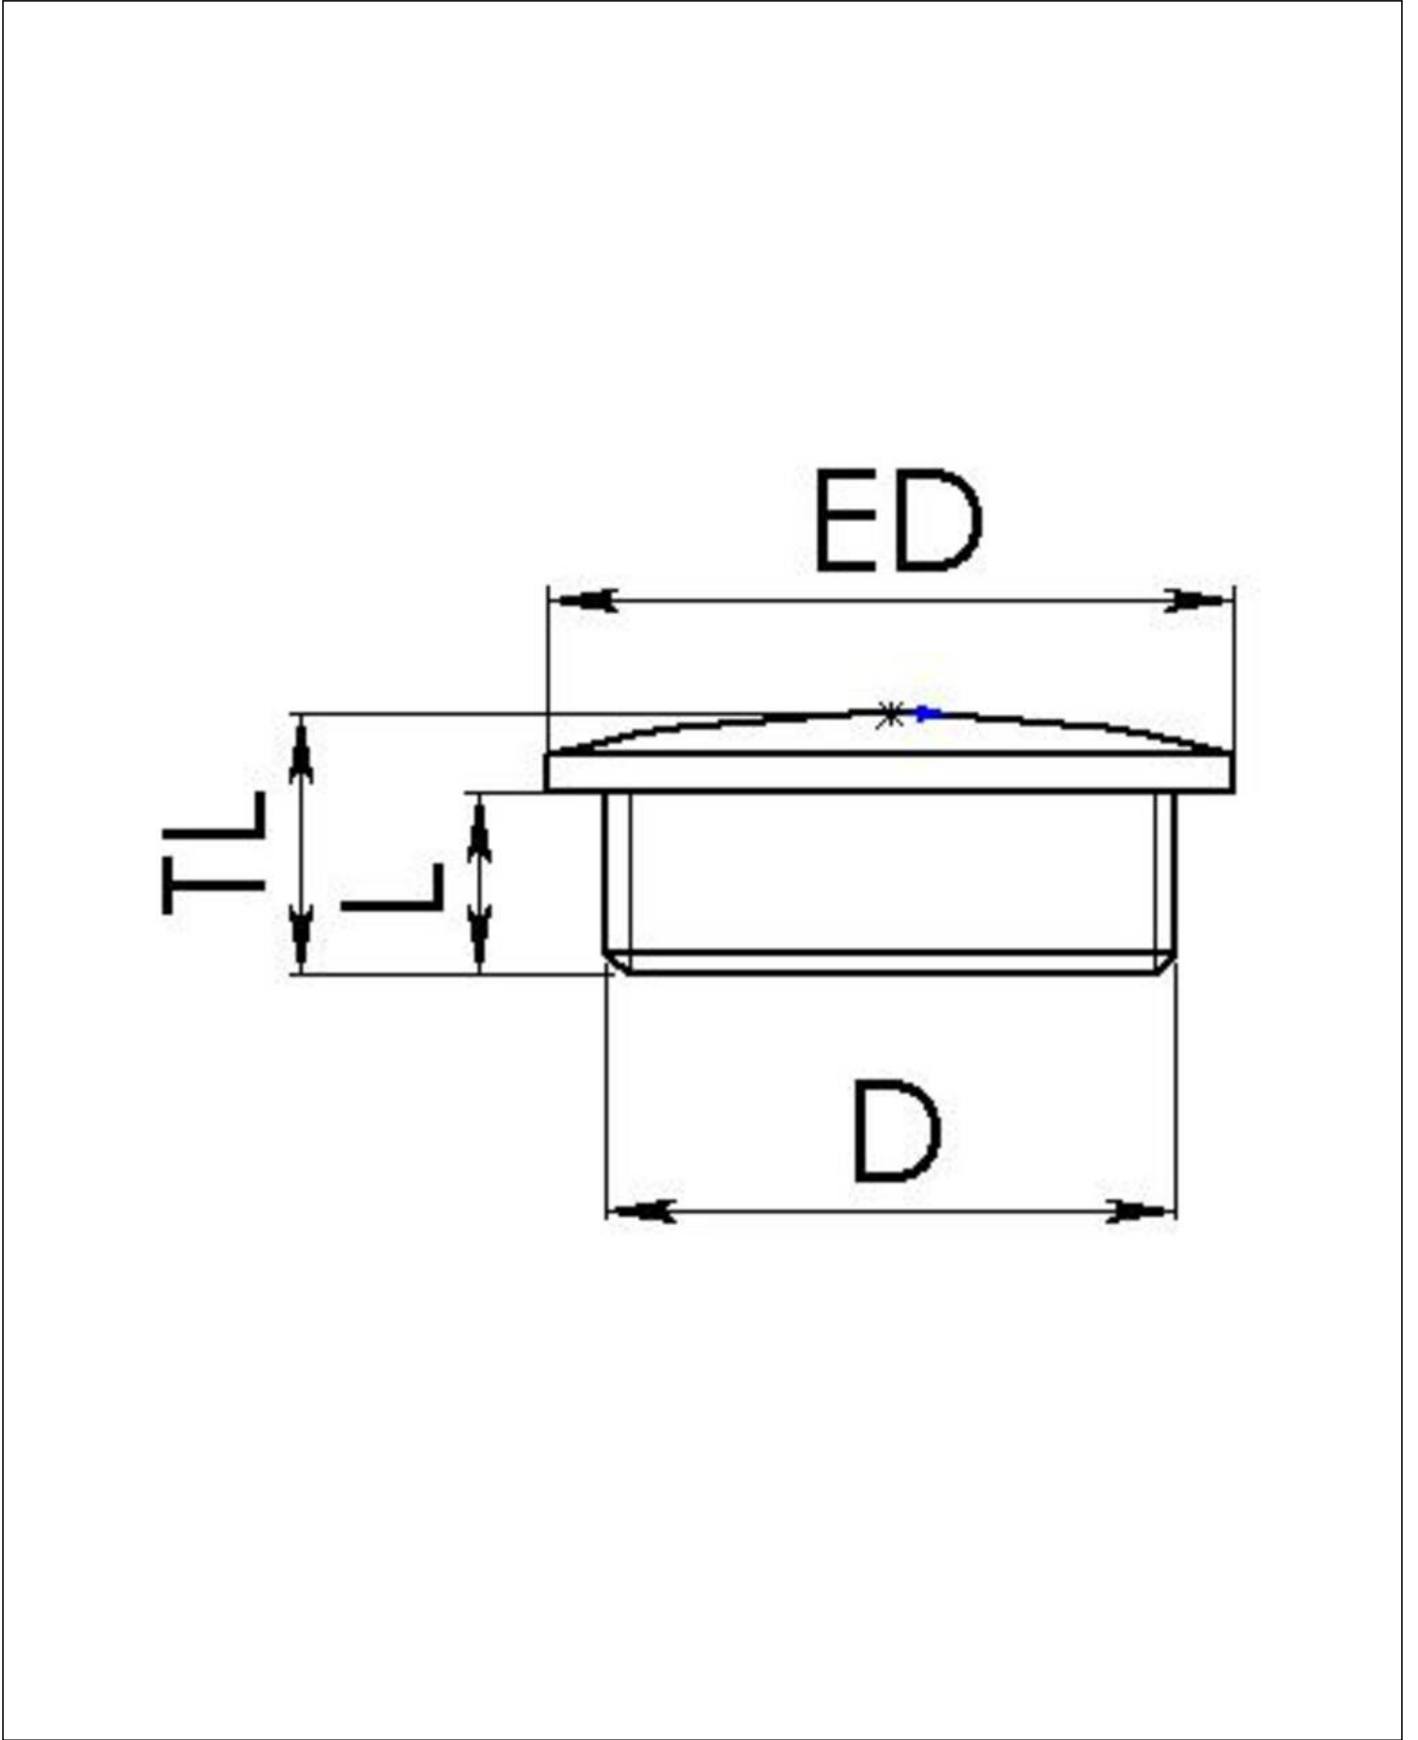

Your Contact:

WISKA India Pvt. Ltd.

Mr. Omkar Ashar · Unit No.247/248,Raheja Tesla Industrial District II , Edison Bldg No.-1A,
Plot No.GEN2/1/C/PART, TTC Industrial Area, MIDC, Juinagar, Navi Mumbai 400705, India

☎ +91-22-4967-1438 · ☎ +91-22-4967-1439 · o.ashar@wiska.in · www.wiska.in