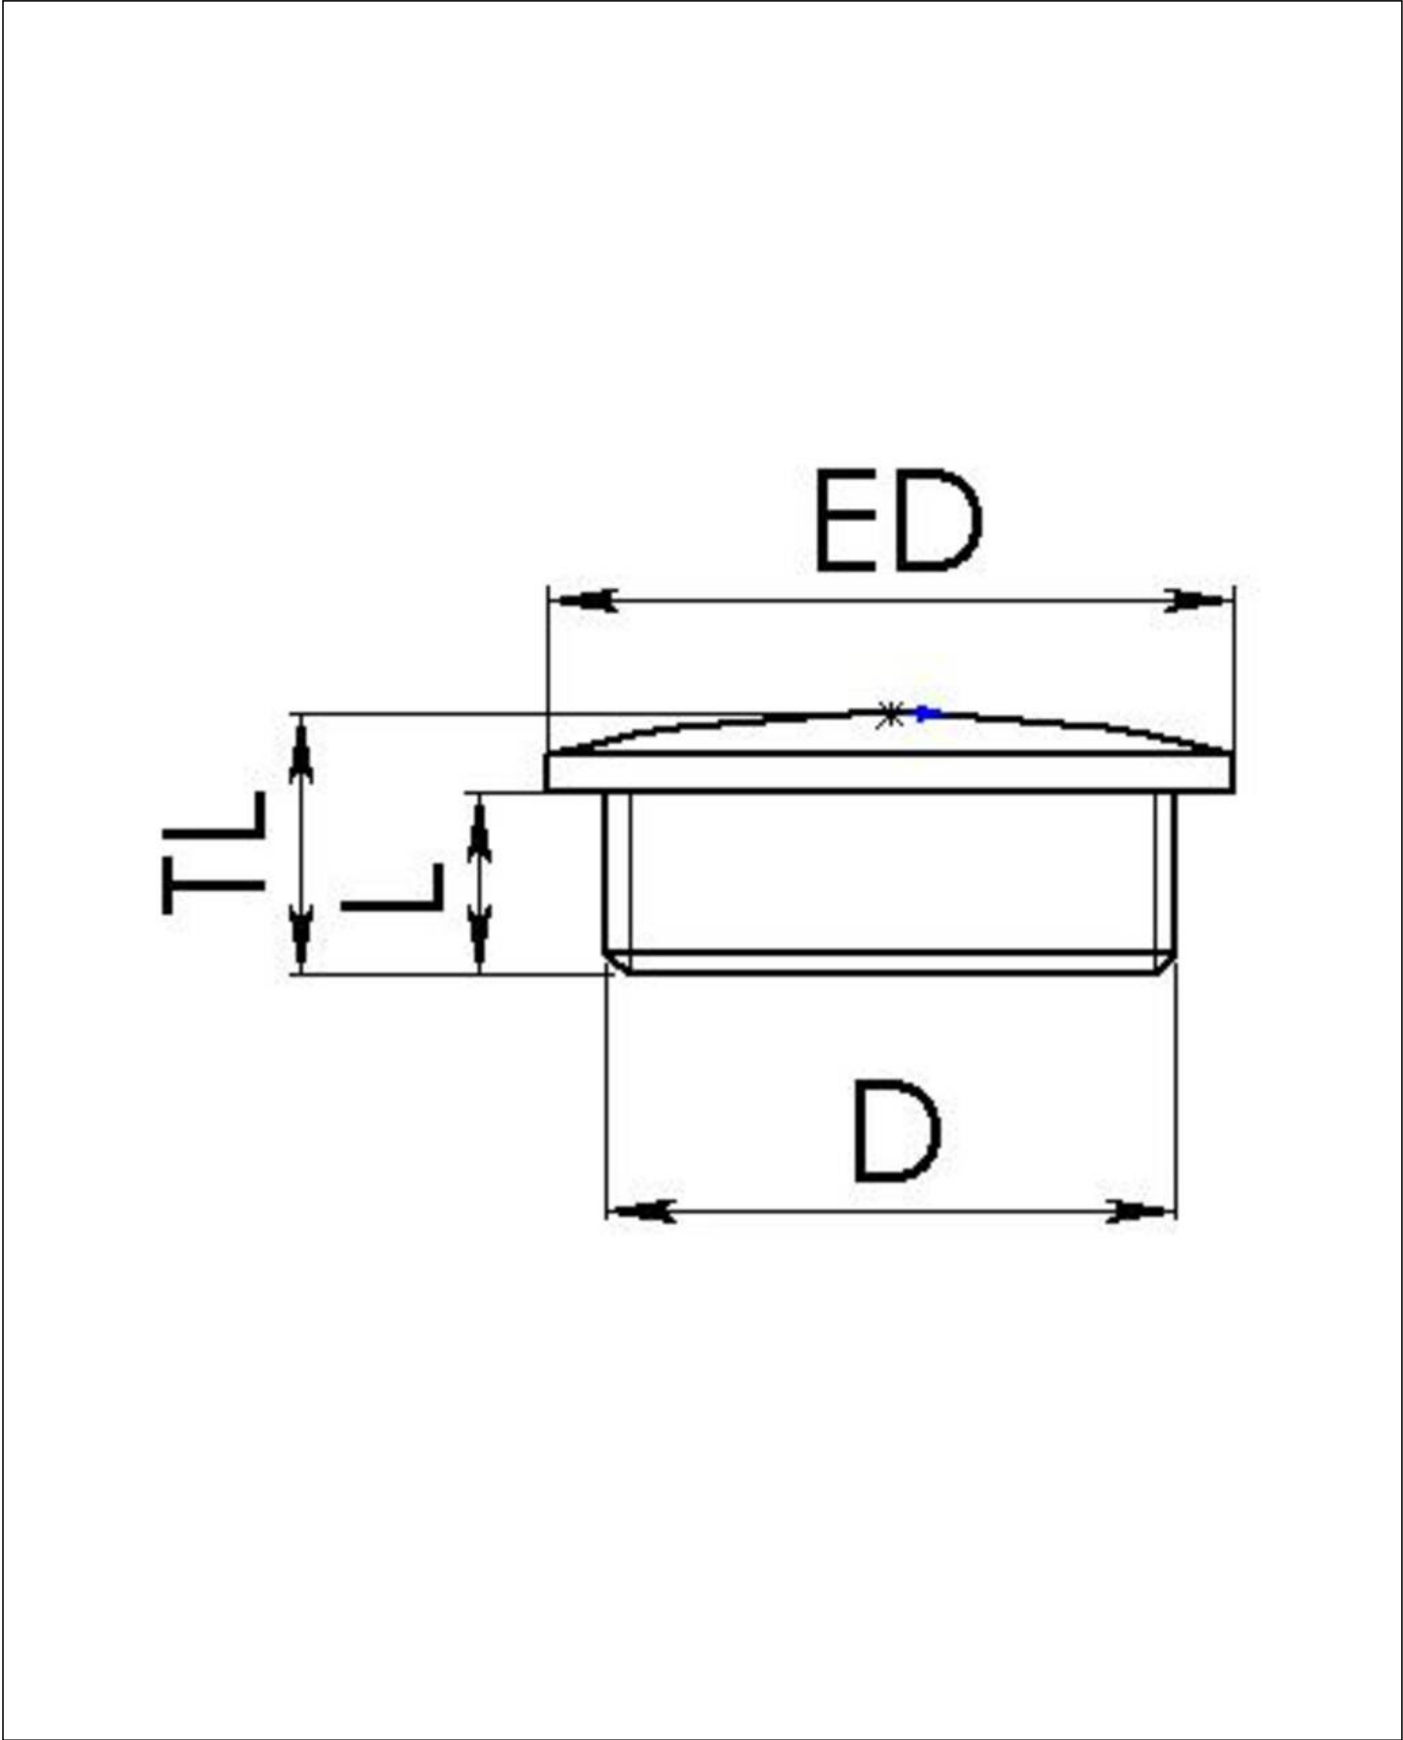

Your Contact:

WISKA India Pvt. Ltd.

Mr. Omkar Ashar · Unit No.247/248,Raheja Tesla Industrial District II , Edison Bldg No.-1A,
Plot No.GEN2/1/C/PART, TTC Industrial Area, MIDC, Juinagar, Navi Mumbai 400705, India

☎ +91-22-4967-1438 · ☎ +91-22-4967-1439 · o.ashar@wiska.in · www.wiska.in