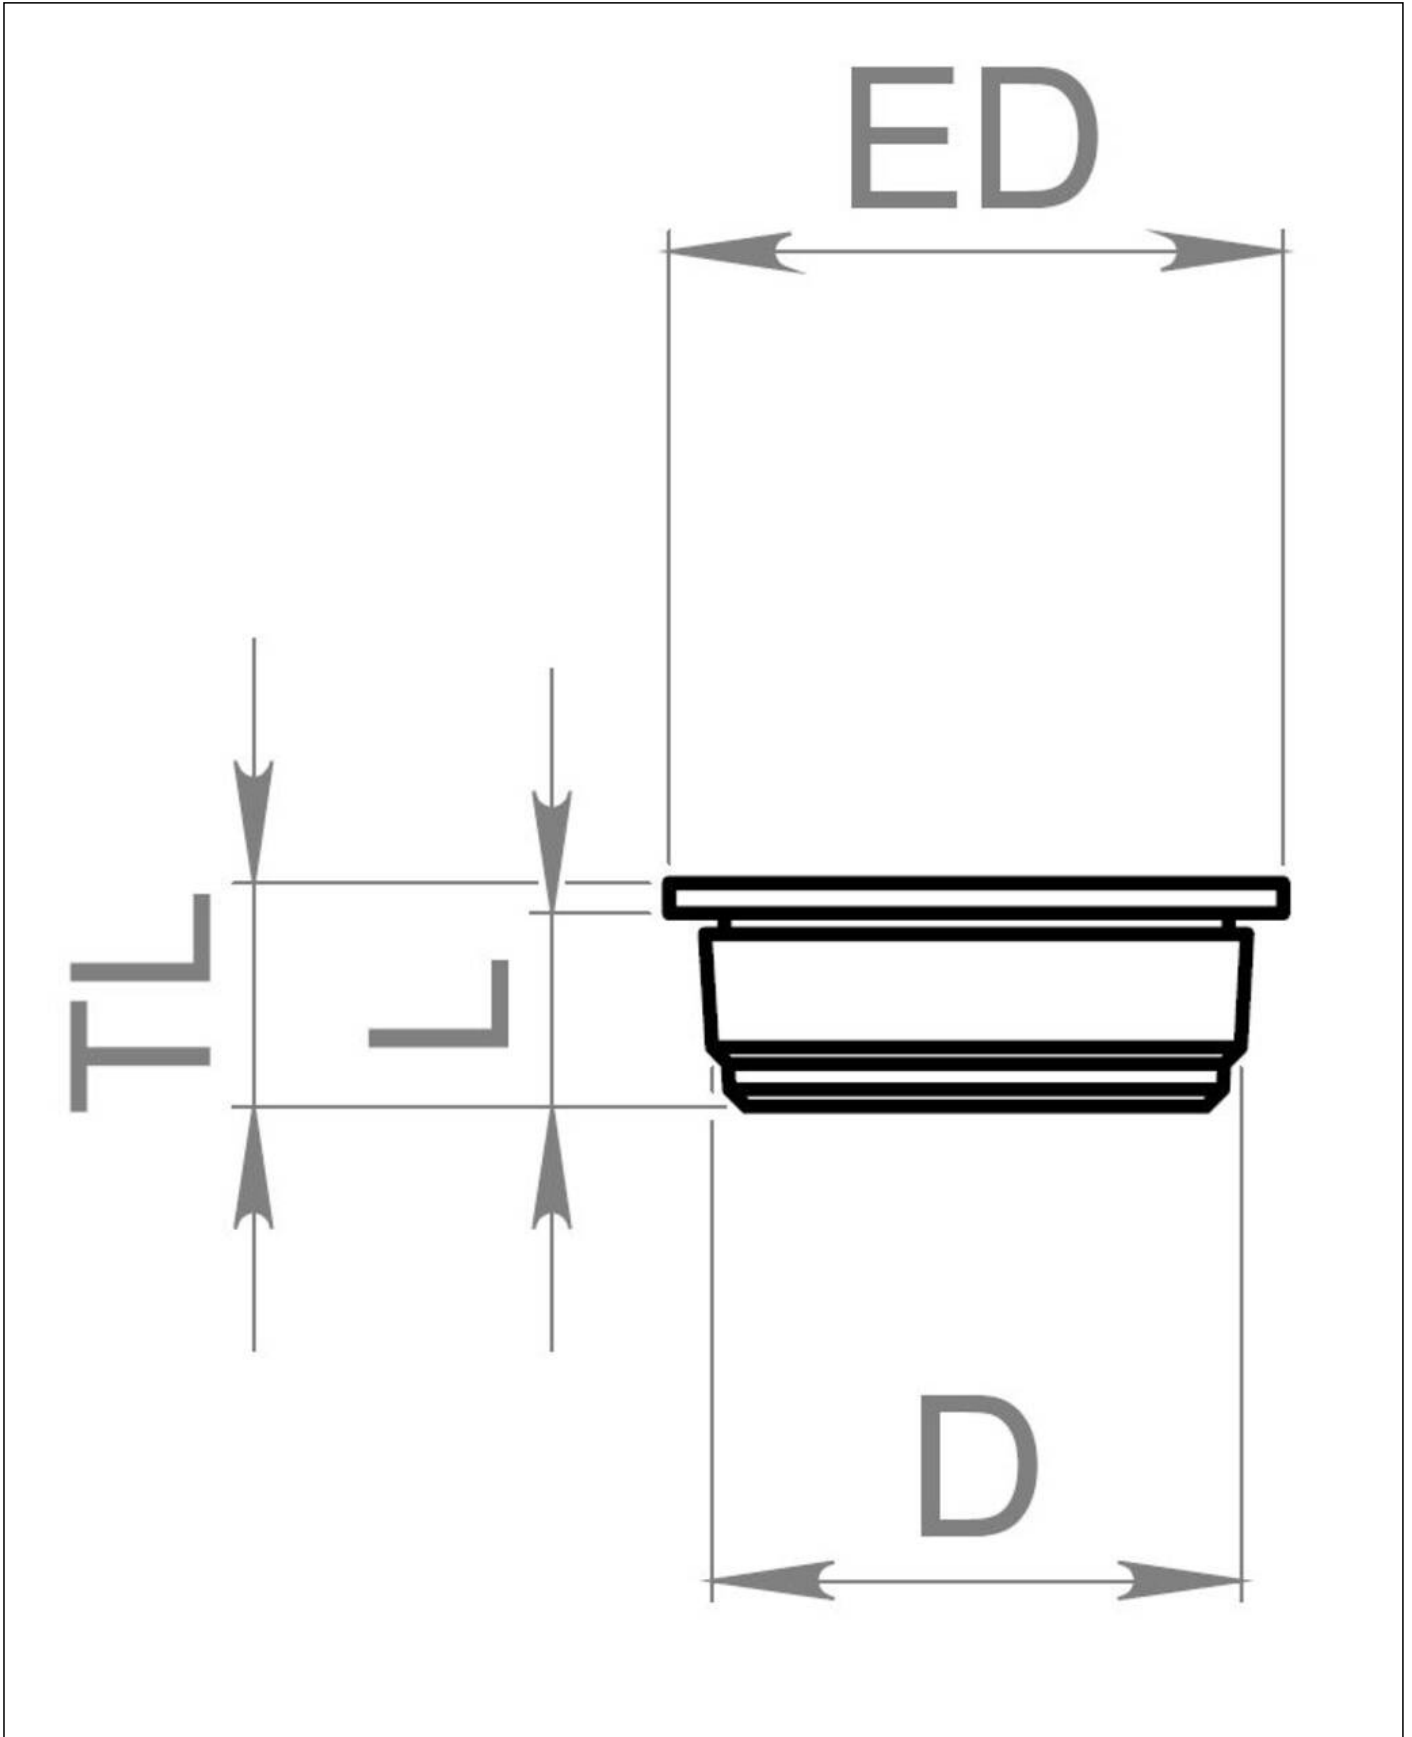

Your Contact:

WISKA India Pvt. Ltd.

Mr. Omkar Ashar · Unit No.247/248, Raheja Tesla Industrial District II , Edison Bldg No.-1A,
Plot No.GEN2/1/C/PART, TTC Industrial Area, MIDC, Juinagar, Navi Mumbai 400705, India

☎ +91-22-4967-1438 · ☎ +91-22-4967-1439 · o.ashar@wiska.in · www.wiska.in