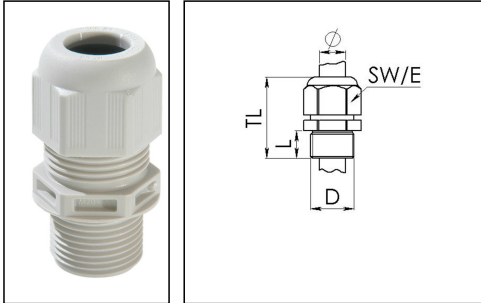

## ESKV-L 20 LT

Cable gland LowTemp, polyamide, M20, RAL 7035 with long thread

Product illustrations are exemplary and may differ from the chosen product. Further variants and individual customization, we will gladly provide you on request.

Material cable gland	Polyamide
Material sealing gasket	Silicone
Protection class	IP69, IP68 (5 bar 30 min)
Temp. range min	-60 °C
Temp. range max	100 °C
Glow wire test	750 °C
Thread type	M
Ø Connection thread D	20
Lead	1,5
Length screw-in thread L	15 mm
Ø cable diameter min	6 mm
Ø cable diameter max	13 mm
Key width SW	24 mm
Collar diameter (E)	27 mm
Total length TL	41 mm - 50 mm
Type of cable anchorage	A
Install. torques fitting	4 N m
Install. torques cap nut	3 N m
Impact category	3
Product Color	RAL 7035
Type	ESKV-L 20 LT
Order no. RAL 7035	10062739
Packing unit	50
ETIM-Classification	EC000441