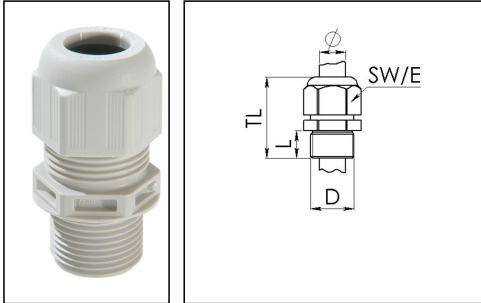

ESKV-L 40 LT

Cable gland LowTemp, polyamide, M40, RAL 7035 with long thread

Product illustrations are exemplary and may differ from the chosen product. Further variants and individual customization, we will gladly provide you on request.

Material cable gland	Polyamide
Material sealing gasket	Silicone
Protection class	IP69, IP68 (5 bar 30 min)
Temp. range min	-60 °C
Temp. range max	100 °C
Glow wire test	750 °C
Thread type	M
Ø Connection thread D	40
Lead	1,5
Length screw-in thread L	18 mm
Ø cable diameter min	16 mm
Ø cable diameter max	28 mm
Key width SW	46 mm
Collar diameter (E)	51 mm
Total length TL	58 mm - 71 mm
Type of cable anchorage	A
Install. torques fitting	20 N m
Install. torques cap nut	20 N m
Impact category	4
Equipment	Incl. connection thread gasket
Product Color	RAL 7035
Type	ESKV-L 40 LT
Order no. RAL 7035	10062760
Packing unit	10
ETIM-Classification	EC000441