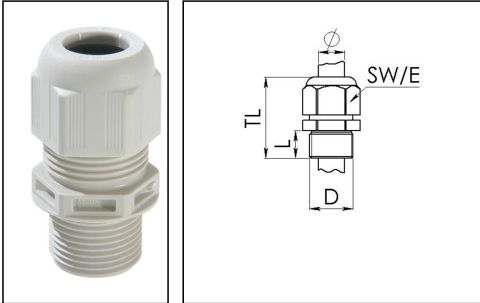

ESKV-L 40 LT

Cable gland LowTemp, polyamide, M40, RAL 7035 with long thread

Product illustrations are exemplary and may differ from the chosen product. Further variants and individual customization, we will gladly provide you on request.

Material cable gland	Polyamide
Material sealing gasket	Silicone
Protection class	IP69, IP68 (5 bar 30 min)
Temp. range min	-60 °C
Temp. range max	100 °C
Glow wire test	750 °C
Thread type	M
Ø Connection thread D	40
Lead	1,5
Length screw-in thread L	18 mm
Ø cable diameter min	16 mm
Ø cable diameter max	28 mm
Key width SW	46 mm
Collar diameter (E)	51 mm
Total length TL	58 mm - 71 mm
Type of cable anchorage	A
Install. torques fitting	20 N m
Install. torques cap nut	20 N m
Impact category	4
Equipment	Incl. connection thread gasket
Product Color	RAL 7035
Type	ESKV-L 40 LT
Order no. RAL 7035	10062760
Packing unit	10
ETIM-Classification	EC000441