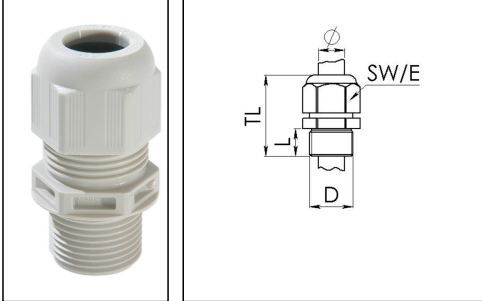

ESKV-L 63 LT

Cable gland LowTemp, polyamide, M63, RAL 7035 with long thread

Product illustrations are exemplary and may differ from the chosen product. Further variants and individual customization, we will gladly provide you on request.

Material cable gland	Polyamide
Material sealing gasket	Silicone
Protection class	IP69, IP68 (5 bar 30 min)
Temp. range min	-60 °C
Temp. range max	100 °C
Glow wire test	750 °C
Thread type	M
Ø Connection thread D	63
Lead	1,5
Length screw-in thread L	18 mm
Ø cable diameter min	34 mm
Ø cable diameter max	48 mm
Key width SW	68 mm
Collar diameter (E)	75 mm
Total length TL	67 mm - 81 mm
Type of cable anchorage	A
Install. torques fitting	30 N m
Install. torques cap nut	30 N m
Impact category	5
Equipment	Incl. connection thread gasket
Product Color	RAL 7035
Type	ESKV-L 63 LT
Order no. RAL 7035	10062762
Packing unit	10
ETIM-Classification	EC000441