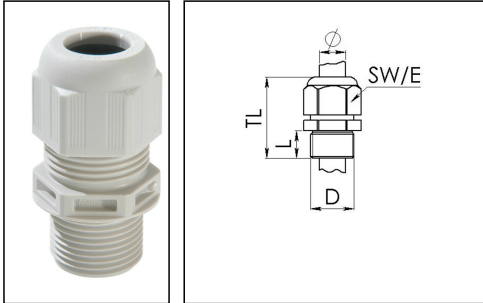

ESKV-L 63 LT

Cable gland LowTemp, polyamide, M63, RAL 7035 with long thread

Product illustrations are exemplary and may differ from the chosen product. Further variants and individual customization, we will gladly provide you on request.

Material cable gland	Polyamide
Material sealing gasket	Silicone
Protection class	IP69, IP68 (5 bar 30 min)
Temp. range min	-60 °C
Temp. range max	100 °C
Glow wire test	750 °C
Thread type	M
Ø Connection thread D	63
Lead	1,5
Length screw-in thread L	18 mm
Ø cable diameter min	34 mm
Ø cable diameter max	48 mm
Key width SW	68 mm
Collar diameter (E)	75 mm
Total length TL	67 mm - 81 mm
Type of cable anchorage	A
Install. torques fitting	30 N m
Install. torques cap nut	30 N m
Impact category	5
Equipment	Incl. connection thread gasket
Product Color	RAL 7035
Type	ESKV-L 63 LT
Order no. RAL 7035	10062762
Packing unit	10
ETIM-Classification	EC000441