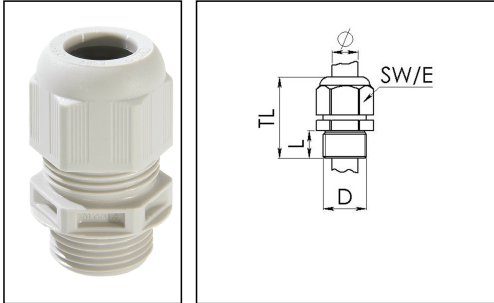

## ESKV 12 LT

Cable gland LowTemp, polyamide, M12, RAL 7035 with short thread

Product illustrations are exemplary and may differ from the chosen product. Further variants and individual customization, we will gladly provide you on request.

Material cable gland	Polyamide
Material sealing gasket	Silicone
Protection class	IP69, IP68 (5 bar 30 min)
Temp. range min	-60 °C
Temp. range max	100 °C
Glow wire test	750 °C
Thread type	M
Ø Connection thread D	12
Lead	1,5
Length screw-in thread L	9 mm
Ø cable diameter min	3 mm
Ø cable diameter max	7 mm
Key width SW	16 mm
Collar diameter (E)	18 mm
Total length TL	29 mm - 34 mm
Type of cable anchorage	A
Install. torques fitting	2 N m
Install. torques cap nut	2 N m
Impact category	2
Product Color	RAL 7035
Type	ESKV 12 LT
Order no. RAL 7035	10062763
Packing unit	50
ETIM-Classification	EC000441