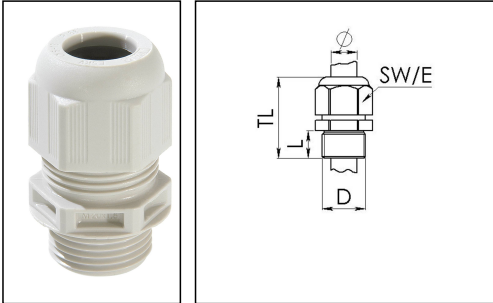

ESKV 20 LT

Cable gland LowTemp, polyamide, M20, RAL 7035 with short thread

Product illustrations are exemplary and may differ from the chosen product. Further variants and individual customization, we will gladly provide you on request.

Material cable gland	Polyamide
Material sealing gasket	Silicone
Protection class	IP69, IP68 (5 bar 30 min)
Temp. range min	-60 °C
Temp. range max	100 °C
Glow wire test	750 °C
Thread type	M
Ø Connection thread D	20
Lead	1,5
Length screw-in thread L	10 mm
Ø cable diameter min	6 mm
Ø cable diameter max	13 mm
Key width SW	24 mm
Collar diameter (E)	27 mm
Total length TL	36 mm - 45 mm
Type of cable anchorage	A
Install. torques fitting	4 N m
Install. torques cap nut	3 N m
Impact category	3
Product Color	RAL 7035
Type	ESKV 20 LT
Order no. RAL 7035	10062778
Packing unit	50
ETIM-Classification	EC000441