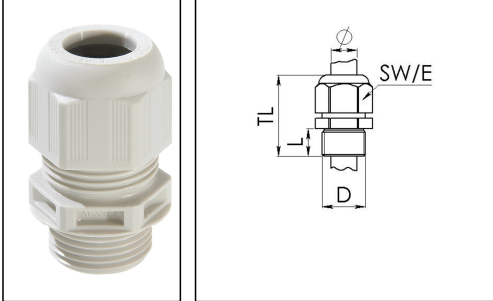

## ESKV 25 LT

Cable gland LowTemp, polyamide, M25, RAL 7035 with short thread

Product illustrations are exemplary and may differ from the chosen product. Further variants and individual customization, we will gladly provide you on request.

Material cable gland	Polyamide
Material sealing gasket	Silicone
Protection class	IP69, IP68 (5 bar 30 min)
Temp. range min	-60 °C
Temp. range max	100 °C
Glow wire test	750 °C
Thread type	M
Ø Connection thread D	25
Lead	1,5
Length screw-in thread L	10 mm
Ø cable diameter min	9 mm
Ø cable diameter max	17 mm
Key width SW	29 mm
Collar diameter (E)	32 mm
Total length TL	38 mm - 47 mm
Type of cable anchorage	A
Install. torques fitting	10 N m
Install. torques cap nut	4 N m
Impact category	4
Product Color	RAL 7035
Type	ESKV 25 LT
Order no. RAL 7035	10062779
Packing unit	50
ETIM-Classification	EC000441