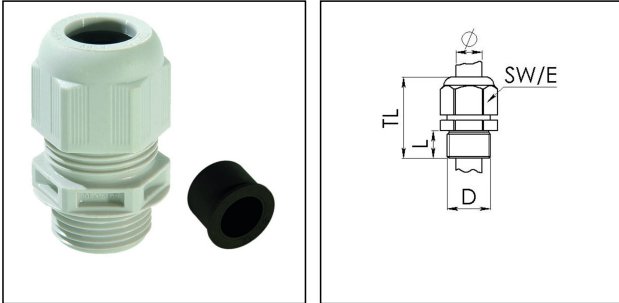

ESKV-RDE 12

Cable gland with reduction sealing insert, polyamide, M12, RAL 7035

Product illustrations are exemplary and may differ from the chosen product. Further variants and individual customization, we will gladly provide you on request.

Material cable gland	Polyamide
Material sealing gasket	EPDM
Temp. range min	-40 °C
Temp. range max	100 °C
Protection class	IP69, IP68 (5 bar 30 min)
Thread type	M
Ø Connection thread D	12
Lead	1,5
Length screw-in thread L	9 mm
Ø cable diameter min	1 mm
Ø cable diameter max	7 mm
Key width SW	16 mm
Collar diameter (E)	18 mm
Total length TL	29 mm - 34 mm
Glow wire test	750 °C
Type of cable anchorage	A
Install. torques fitting	2 N m
Install. torques cap nut	2 N m
Impact category	2
Advice	With reduction insert
Product Color	RAL 7035
Order no. RAL 7035	10064976
Type	ESKV-RDE 12
Packing unit	50
ETIM-Classification	EC000441