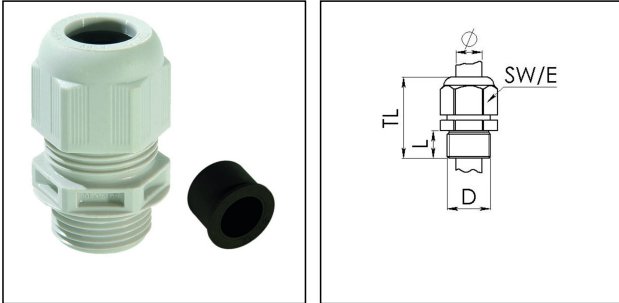

ESKV-RDE 40

Cable gland with reduction sealing insert, polyamide, M40, RAL 7035

Product illustrations are exemplary and may differ from the chosen product. Further variants and individual customization, we will gladly provide you on request.

Material cable gland	Polyamide
Material sealing gasket	EPDM
Temp. range min	-40 °C
Temp. range max	100 °C
Protection class	IP69, IP68 (5 bar 30 min)
Thread type	M
Ø Connection thread D	40
Lead	1,5
Length screw-in thread L	12 mm
Ø cable diameter min	12 mm
Ø cable diameter max	28 mm
Key width SW	46 mm
Collar diameter (E)	51 mm
Total length TL	52 mm - 65 mm
Glow wire test	750 °C
Type of cable anchorage	A
Install. torques fitting	20 N m
Install. torques cap nut	20 N m
Impact category	4
Equipment	Incl. connection thread gasket
Advice	With reduction insert
Product Color	RAL 7035
Order no. RAL 7035	10064981
Type	ESKV-RDE 40
Packing unit	10