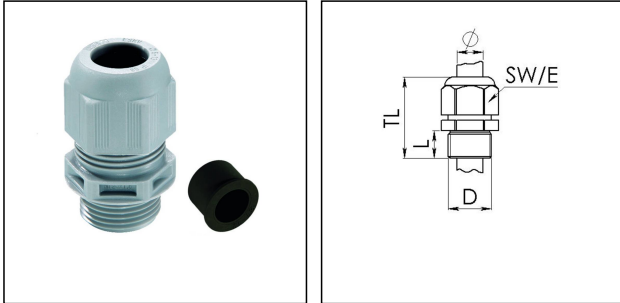

ESKV-RDE 20

Cable gland with reduction sealing insert, polyamide, M20, RAL 7001

Product illustrations are exemplary and may differ from the chosen product. Further variants and individual customization, we will gladly provide you on request.

Material cable gland	Polyamide
Material sealing gasket	EPDM
Temp. range min	-40 °C
Temp. range max	100 °C
Protection class	IP69, IP68 (5 bar 30 min)
Thread type	M
Ø Connection thread D	20
Lead	1,5
Length screw-in thread L	10 mm
Ø cable diameter min	4 mm
Ø cable diameter max	13 mm
Key width SW	24 mm
Collar diameter (E)	27 mm
Total length TL	36 mm - 45 mm
Glow wire test	750 °C
Type of cable anchorage	A
Install. torques fitting	4 N m
Install. torques cap nut	3 N m
Impact category	3
Advice	With reduction insert
Product Color	RAL 7001
Order no. RAL 7001	10064986
Type	ESKV-RDE 20
Packing unit	50
ETIM-Classification	EC000441