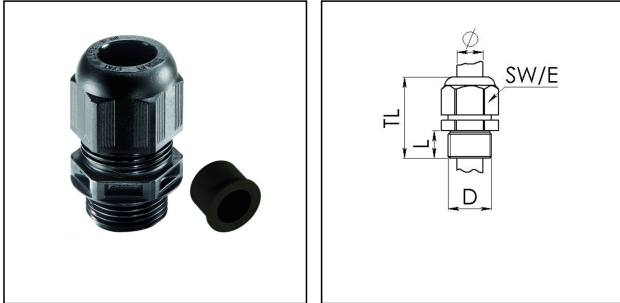

ESKV-RDE 20

Cable gland with reduction sealing insert, polyamide, M20, RAL 9005

Product illustrations are exemplary and may differ from the chosen product. Further variants and individual customization, we will gladly provide you on request.

Material cable gland	Polyamide
Material sealing gasket	EPDM
Temp. range min	-40 °C
Temp. range max	100 °C
Protection class	IP69, IP68 (5 bar 30 min)
Thread type	M
Ø Connection thread D	20
Lead	1,5
Length screw-in thread L	10 mm
Ø cable diameter min	4 mm
Ø cable diameter max	13 mm
Key width SW	24 mm
Collar diameter (E)	27 mm
Total length TL	36 mm - 45 mm
Glow wire test	750 °C
Type of cable anchorage	A
Install. torques fitting	4 N m
Install. torques cap nut	3 N m
Impact category	3
Advice	With reduction insert
Product Color	RAL 9005
Order no. RAL 9005	10064994
Type	ESKV-RDE 20
Packing unit	50
ETIM-Classification	EC000441