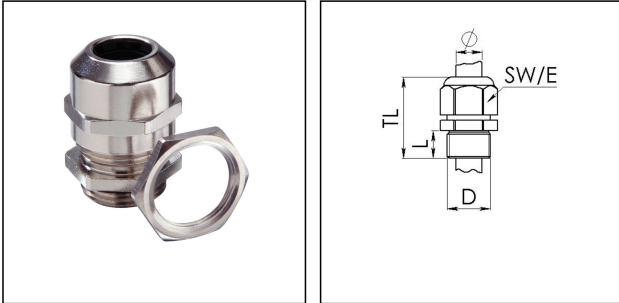

## EMSKV-SET 63

Cable gland with locknut, brass nickel-plated, M63

Products may differ in size, colour and appearance to those shown. If you require further information or customisation, please contact us directly.

<b>Material cable gland</b>	Brass nickel-plated
<b>Material clamping cage</b>	Polyamide
<b>Material sealing gasket</b>	EPDM
<b>Temp. range min</b>	-40 °C
<b>Temp. range max</b>	100 °C
<b>Protection class</b>	IP69, IP68 (5 bar 30 min)
<b>Thread type</b>	M
<b>Ø Connection thread D</b>	63
<b>Lead</b>	1,5
<b>Length screw-in thread L</b>	10 mm
<b>Ø cable diameter min</b>	34 mm
<b>Ø cable diameter max</b>	48 mm
<b>Key width SW</b>	68 mm
<b>Collar diameter (E)</b>	75 mm
<b>Total length TL</b>	56 mm - 67 mm
<b>Type of cable anchorage</b>	A
<b>Install. torques fitting</b>	40 N m
<b>Install. torques cap nut</b>	40 N m
<b>Impact category</b>	6
<b>Equipment</b>	incl. locknut
<b>Surface</b>	Nickel-plated
<b>Order no. nickel-plated</b>	10065039
<b>Packing unit</b>	10
<b>Type</b>	EMSKV-SET 63
<b>Tariff number</b>	74198090