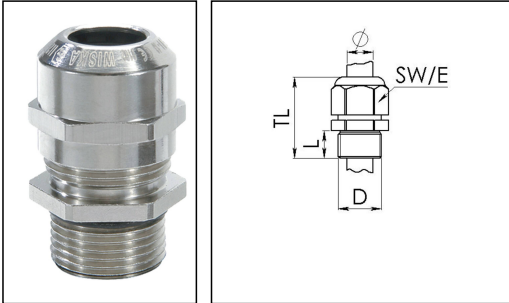

## EMSKE-L 20

Ex-cable gland, brass nickel-plated with long thread, M20

Products may differ in size, colour and appearance to those shown. If you require further information or customisation, please contact us directly.

Material cable gland	Brass nickel-plated
Material clamping cage	Polyamide
Material sealing gasket	EPDM
Temp. range min	-40 °C
Temp. range max	75 °C
Protection class	IP66 / IP68 (5 bar 30 min)
Type of protection	Ex eb, Ex tb
Ex-Certificate	ATEX, IECEx
Thread type	M
Ø Connection thread D	20
Lead	1,5
Length screw-in thread L	12 mm
Ø cable diameter min	6 mm
Ø cable diameter max	13 mm
Key width SW	24 mm
Collar diameter (E)	27 mm
Total length TL	35 mm - 43 mm
Install. torques fitting	8 N m
Install. torques cap nut	8 N m
Surface	Nickel-plated
Order no. nickel-plated	10065050
Type	EMSKE-L 20
Packing unit	50
Tariff number	74198090
EAN number	4007685650502