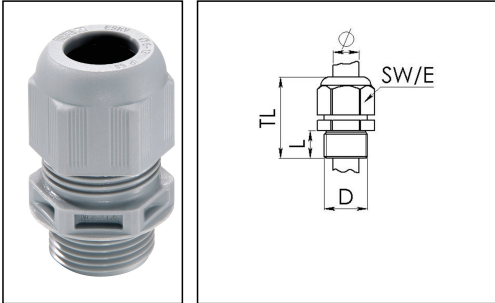

## ESKV 16 SG

Cable gland, polyamide, M16, RAL 7001 with short thread

Products may differ in size, colour and appearance to those shown. If you require further information or customisation, please contact us directly.

<b>Material cable gland</b>	Polyamide
<b>Material sealing gasket</b>	EPDM
<b>Protection class</b>	IP69, IP68 (5 bar 30 min)
<b>Temp. range min</b>	-40 °C
<b>Temp. range max</b>	100 °C
<b>Glow wire test</b>	750 °C
<b>Thread type</b>	M
<b>Ø Connection thread D</b>	16
<b>Lead</b>	1,5
<b>Length screw-in thread L</b>	9 mm
<b>Ø cable diameter min</b>	4,5 mm
<b>Ø cable diameter max</b>	10 mm
<b>Key width SW</b>	20 mm
<b>Collar diameter (E)</b>	22 mm
<b>Total length TL</b>	31 mm - 37 mm
<b>Type of cable anchorage</b>	A
<b>Install. torques fitting</b>	3,5 N m
<b>Install. torques fitting/EADR</b>	2 N m
<b>Install. torques cap nut</b>	1,5 N m
<b>Impact category</b>	3
<b>Product Color</b>	RAL 7001
<b>Type</b>	ESKV 16 SG
<b>Order no. RAL 7001</b>	10066381
<b>Packing unit</b>	50
<b>EAN number</b>	4007685663816