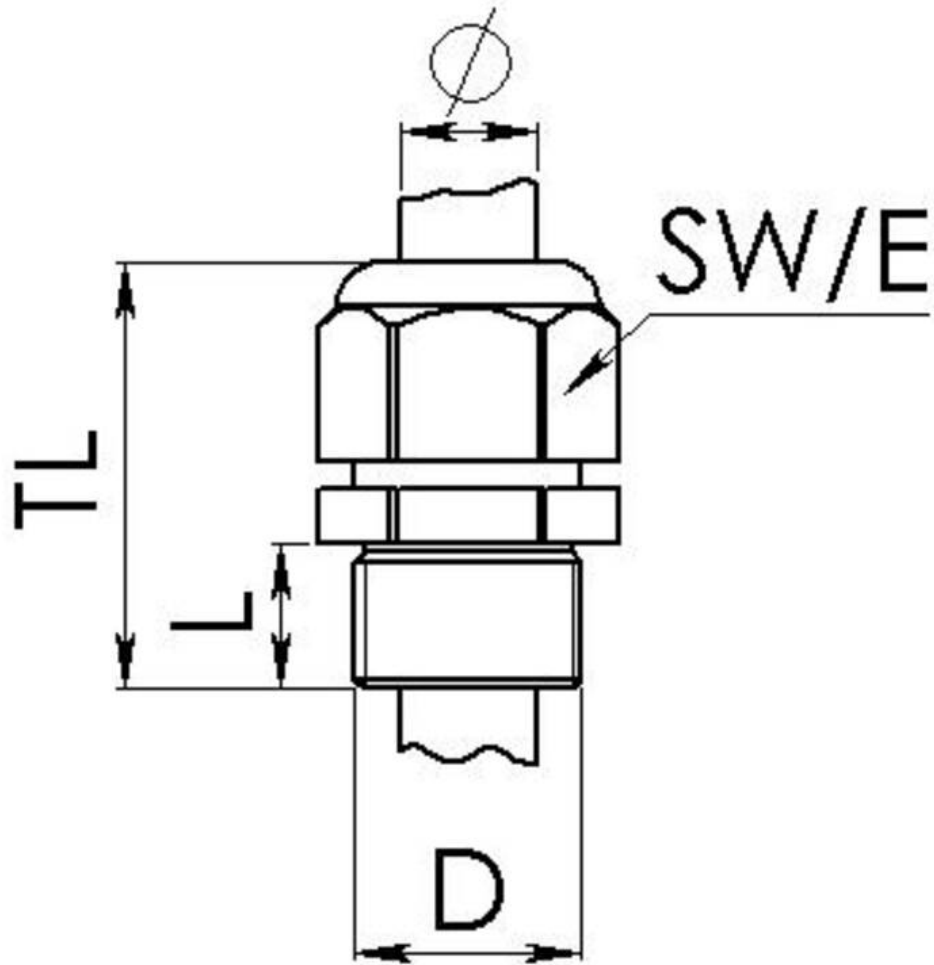

Your Contact:

WISKA India Pvt. Ltd.

Mr. Omkar Ashar · Unit No.247/248,Raheja Tesla Industrial District II , Edison Bldg No.-1A,
Plot No.GEN2/1/C/PART, TTC Industrial Area, MIDC, Juinagar, Navi Mumbai 400705, India

☎ +91-22-4967-1438 · ☎ +91-22-4967-1439 · o.ashar@wiska.in · www.wiska.in

Other technical data on request / subject to change without notice