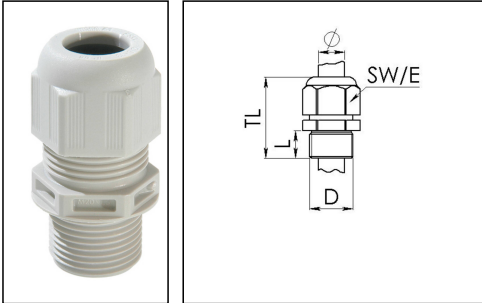

ESKV-L 12 LG

Cable gland, polyamide, M12, RAL 7035 with long thread

Products may differ in size, colour and appearance to those shown. If you require further information or customisation, please contact us directly.

Material cable gland	Polyamide
Material sealing gasket	EPDM
Protection class	IP69, IP68 (5 bar 30 min)
Temp. range min	-40 °C
Temp. range max	100 °C
Glow wire test	750 °C
Thread type	M
Ø Connection thread D	12
Lead	1,5
Length screw-in thread L	15 mm
Ø cable diameter min	3 mm
Ø cable diameter max	7 mm
Key width SW	16 mm
Collar diameter (E)	18 mm
Total length TL	35 mm - 40 mm
Type of cable anchorage	A
Install. torques fitting	2 N m
Install. torques fitting/EADR	2 N m
Install. torques cap nut	2 N m
Impact category	2
Product Color	RAL 7035
Type	ESKV-L 12 LG
Order no. RAL 7035	10066390
Packing unit	50
EAN number	4007685663908