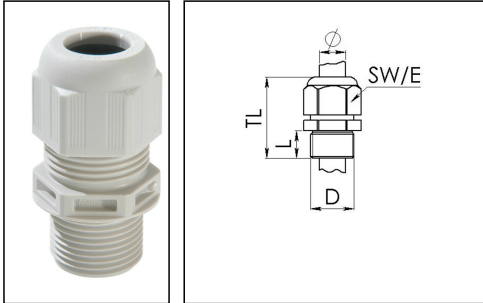

ESKV-L 12

Cable gland, polyamide, M12, RAL 7035 with long thread

Product illustrations are exemplary and may differ from the chosen product. Further variants and individual customization, we will gladly provide you on request.

Material cable gland	Polyamide
Material sealing gasket	EPDM
Protection class	IP69, IP68 (5 bar 30 min)
Temp. range min	-40 °C
Temp. range max	100 °C
Glow wire test	750 °C
Thread type	M
Ø Connection thread D	12
Lead	1,5
Length screw-in thread L	15 mm
Ø cable diameter min	3 mm
Ø cable diameter max	7 mm
Ø cable diameter UL	4,1 mm - 6 mm
Key width SW	16 mm
Collar diameter (E)	18 mm
Total length TL	35 mm - 40 mm
Type of cable anchorage	A
Install. torques fitting	2 N m
Install. torques cap nut	2 N m
Impact category	2
Product Color	RAL 7035
Type	ESKV-L 12
Order no. RAL 7035	10066390
Packing unit	50
ETIM-Classification	EC000441