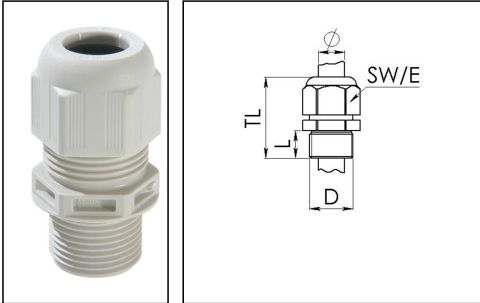

## ESKV-L 16

Cable gland, polyamide, M16, RAL 7035 with long thread

Product illustrations are exemplary and may differ from the chosen product. Further variants and individual customization, we will gladly provide you on request.

Material cable gland	Polyamide
Material sealing gasket	EPDM
Protection class	IP69, IP68 (5 bar 30 min)
Temp. range min	-40 °C
Temp. range max	100 °C
Glow wire test	750 °C
Thread type	M
Ø Connection thread D	16
Lead	1,5
Length screw-in thread L	15 mm
Ø cable diameter min	4,5 mm
Ø cable diameter max	10 mm
Ø cable diameter UL	6 mm - 8,6 mm
Key width SW	20 mm
Collar diameter (E)	22 mm
Total length TL	37 mm - 43 mm
Type of cable anchorage	A
Install. torques fitting	3,5 N m
Install. torques cap nut	1,5 N m
Impact category	3
Product Color	RAL 7035
Type	ESKV-L 16
Order no. RAL 7035	10066391
Packing unit	50
ETIM-Classification	EC000441