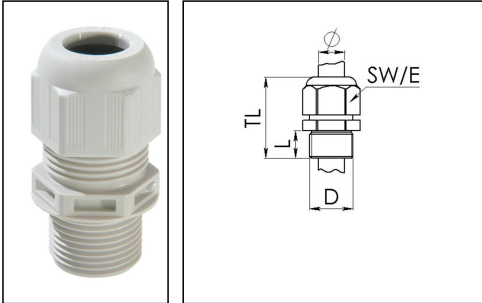

## ESKV-L 20

Cable gland, polyamide, M20, RAL 7035 with long thread

Product illustrations are exemplary and may differ from the chosen product. Further variants and individual customization, we will gladly provide you on request.

Material cable gland	Polyamide
Material sealing gasket	EPDM
Protection class	IP69, IP68 (5 bar 30 min)
Temp. range min	-40 °C
Temp. range max	100 °C
Glow wire test	750 °C
Thread type	M
Ø Connection thread D	20
Lead	1,5
Length screw-in thread L	15 mm
Ø cable diameter min	6 mm
Ø cable diameter max	13 mm
Ø cable diameter UL	7,5 mm - 11,3 mm
Key width SW	24 mm
Collar diameter (E)	27 mm
Total length TL	41 mm - 50 mm
Type of cable anchorage	A
Install. torques fitting	4 N m
Install. torques cap nut	3 N m
Impact category	3
Product Color	RAL 7035
Type	ESKV-L 20
Order no. RAL 7035	10066392
Packing unit	50
ETIM-Classification	EC000441