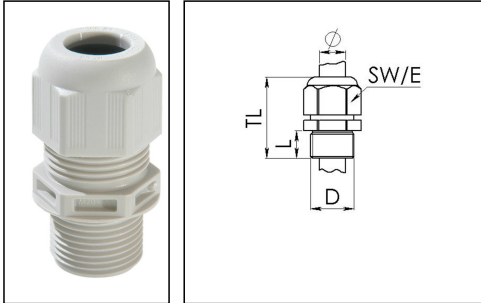

ESKV-L 40

Cable gland, polyamide, M40, RAL 7035 with long thread

Product illustrations are exemplary and may differ from the chosen product. Further variants and individual customization, we will gladly provide you on request.

Material cable gland	Polyamide
Material sealing gasket	EPDM
Protection class	IP69, IP68 (5 bar 30 min)
Temp. range min	-40 °C
Temp. range max	100 °C
Glow wire test	750 °C
Thread type	M
Ø Connection thread D	40
Lead	1,5
Length screw-in thread L	18 mm
Ø cable diameter min	16 mm
Ø cable diameter max	28 mm
Ø cable diameter UL	17,4 mm - 26,4 mm
Key width SW	46 mm
Collar diameter (E)	51 mm
Total length TL	58 mm - 71 mm
Type of cable anchorage	A
Install. torques fitting	20 N m
Install. torques cap nut	20 N m
Impact category	4
Equipment	Incl. connection thread gasket
Product Color	RAL 7035
Type	ESKV-L 40
Order no. RAL 7035	10066395
Packing unit	10