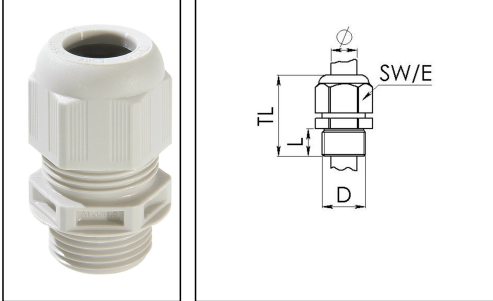

## ESKV 40

Cable gland, polyamide, M40, RAL 7035 with short thread

Product illustrations are exemplary and may differ from the chosen product. Further variants and individual customization, we will gladly provide you on request.

Material cable gland	Polyamide
Material sealing gasket	EPDM
Protection class	IP69, IP68 (5 bar 30 min)
Temp. range min	-40 °C
Temp. range max	100 °C
Glow wire test	750 °C
Thread type	M
Ø Connection thread D	40
Lead	1,5
Length screw-in thread L	12 mm
Ø cable diameter min	16 mm
Ø cable diameter max	28 mm
Ø cable diameter UL	17,4 mm - 26,4 mm
Key width SW	46 mm
Collar diameter (E)	51 mm
Total length TL	52 mm - 65 mm
Type of cable anchorage	A
Install. torques fitting	20 N m
Install. torques cap nut	20 N m
Impact category	4
Equipment	Incl. connection thread gasket
Product Color	RAL 7035
Type	ESKV 40
Order no. RAL 7035	10066415
Packing unit	10