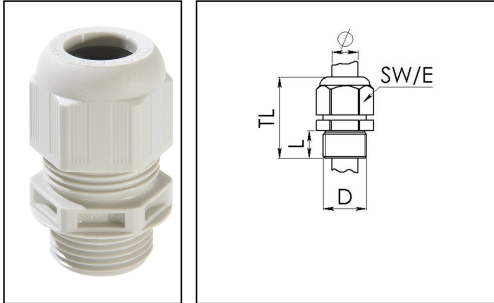

## ESKV 50 LG

Cable gland, polyamide, M50, RAL 7035 with short thread

Products may differ in size, colour and appearance to those shown. If you require further information or customisation, please contact us directly.

<b>Material cable gland</b>	Polyamide
<b>Material sealing gasket</b>	EPDM
<b>Protection class</b>	IP69, IP68 (5 bar 30 min)
<b>Temp. range min</b>	-40 °C
<b>Temp. range max</b>	100 °C
<b>Glow wire test</b>	750 °C
<b>Thread type</b>	M
<b>Ø Connection thread D</b>	50
<b>Lead</b>	1,5
<b>Length screw-in thread L</b>	14 mm
<b>Ø cable diameter min</b>	21 mm
<b>Ø cable diameter max</b>	35 mm
<b>Key width SW</b>	55 mm
<b>Collar diameter (E)</b>	61 mm
<b>Total length TL</b>	59 mm - 72 mm
<b>Type of cable anchorage</b>	A
<b>Install. torques fitting</b>	30 N m
<b>Install. torques cap nut</b>	30 N m
<b>Impact category</b>	5
<b>Equipment</b>	Incl. connection thread gasket
<b>Product Color</b>	RAL 7035
<b>Type</b>	ESKV 50 LG
<b>Order no. RAL 7035</b>	10066416
<b>Packing unit</b>	4
<b>EAN number</b>	4007685664165