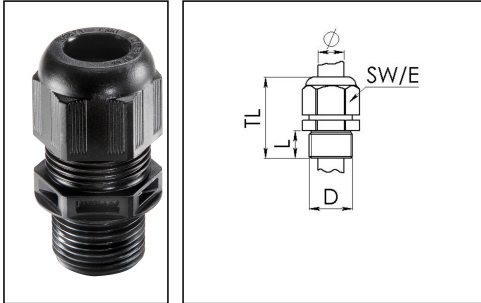

## ESKV-L 12 BK

Cable gland, polyamide, M12, RAL 9005 with long thread

Products may differ in size, colour and appearance to those shown. If you require further information or customisation, please contact us directly.

<b>Material cable gland</b>	Polyamide
<b>Material sealing gasket</b>	EPDM
<b>Protection class</b>	IP69, IP68 (5 bar 30 min)
<b>Temp. range min</b>	-40 °C
<b>Temp. range max</b>	100 °C
<b>Glow wire test</b>	750 °C
<b>Thread type</b>	M
<b>Ø Connection thread D</b>	12
<b>Lead</b>	1,5
<b>Length screw-in thread L</b>	15 mm
<b>Ø cable diameter min</b>	3 mm
<b>Ø cable diameter max</b>	7 mm
<b>Key width SW</b>	16 mm
<b>Collar diameter (E)</b>	18 mm
<b>Total length TL</b>	35 mm - 40 mm
<b>Type of cable anchorage</b>	A
<b>Install. torques fitting</b>	2 N m
<b>Install. torques fitting/EADR</b>	2 N m
<b>Install. torques cap nut</b>	2 N m
<b>Impact category</b>	2
<b>Product Color</b>	RAL 9005
<b>Type</b>	ESKV-L 12 BK
<b>Order no. RAL 9005</b>	10066500
<b>Packing unit</b>	50
<b>EAN number</b>	4007685665001