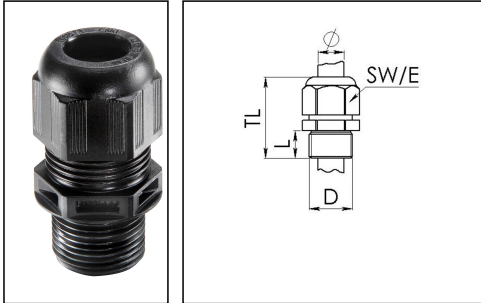

ESKV-L 16

Cable gland, polyamide, M16, RAL 9005 with long thread

Product illustrations are exemplary and may differ from the chosen product. Further variants and individual customization, we will gladly provide you on request.

Material cable gland	Polyamide
Material sealing gasket	EPDM
Protection class	IP69, IP68 (5 bar 30 min)
Temp. range min	-40 °C
Temp. range max	100 °C
Glow wire test	750 °C
Thread type	M
Ø Connection thread D	16
Lead	1,5
Length screw-in thread L	15 mm
Ø cable diameter min	4,5 mm
Ø cable diameter max	10 mm
Ø cable diameter UL	6 mm - 8,6 mm
Key width SW	20 mm
Collar diameter (E)	22 mm
Total length TL	37 mm - 43 mm
Type of cable anchorage	A
Install. torques fitting	3,5 N m
Install. torques cap nut	1,5 N m
Impact category	3
Product Color	RAL 9005
Type	ESKV-L 16
Order no. RAL 9005	10066501
Packing unit	50
ETIM-Classification	EC000441