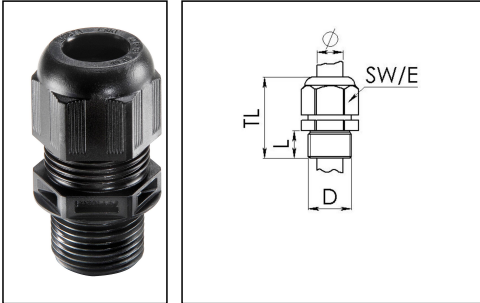

ESKV-L 25 BK

Cable gland, polyamide, M25, RAL 9005 with long thread

Products may differ in size, colour and appearance to those shown. If you require further information or customisation, please contact us directly.

Material cable gland	Polyamide
Material sealing gasket	EPDM
Protection class	IP69, IP68 (5 bar 30 min)
Temp. range min	-40 °C
Temp. range max	100 °C
Glow wire test	750 °C
Thread type	M
Ø Connection thread D	25
Lead	1,5
Length screw-in thread L	15 mm
Ø cable diameter min	9 mm
Ø cable diameter max	17 mm
Key width SW	29 mm
Collar diameter (E)	32 mm
Total length TL	43 mm - 52 mm
Type of cable anchorage	A
Install. torques fitting	10 N m
Install. torques fitting/EADR	4 N m
Install. torques cap nut	4 N m
Impact category	4
Product Color	RAL 9005
Type	ESKV-L 25 BK
Order no. RAL 9005	10066503
Packing unit	50
EAN number	4007685665032