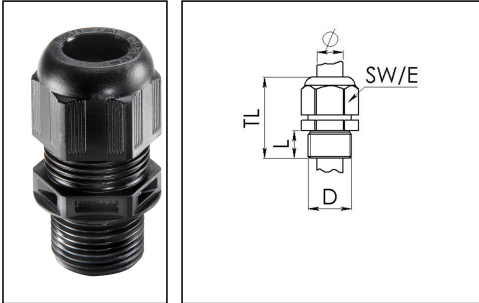

ESKV-L 63

Cable gland, polyamide, M63, RAL 9005 with long thread

Product illustrations are exemplary and may differ from the chosen product. Further variants and individual customization, we will gladly provide you on request.

Material cable gland	Polyamide
Material sealing gasket	EPDM
Protection class	IP69, IP68 (5 bar 30 min)
Temp. range min	-40 °C
Temp. range max	100 °C
Glow wire test	750 °C
Thread type	M
Ø Connection thread D	63
Lead	1,5
Length screw-in thread L	18 mm
Ø cable diameter min	34 mm
Ø cable diameter max	48 mm
Ø cable diameter UL	38,1 mm - 47,5 mm
Key width SW	68 mm
Collar diameter (E)	75 mm
Total length TL	67 mm - 81 mm
Type of cable anchorage	A
Install. torques fitting	30 N m
Install. torques cap nut	30 N m
Impact category	5
Equipment	Incl. connection thread gasket
Product Color	RAL 9005
Type	ESKV-L 63
Order no. RAL 9005	10066507
Packing unit	10