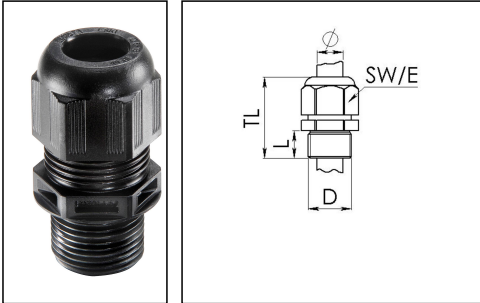

ESKV-L 63

Cable gland, polyamide, M63, RAL 9005 with long thread

Product illustrations are exemplary and may differ from the chosen product. Further variants and individual customization, we will gladly provide you on request.

Material cable gland	Polyamide
Material sealing gasket	EPDM
Protection class	IP69, IP68 (5 bar 30 min)
Temp. range min	-40 °C
Temp. range max	100 °C
Glow wire test	750 °C
Thread type	M
Ø Connection thread D	63
Lead	1,5
Length screw-in thread L	18 mm
Ø cable diameter min	34 mm
Ø cable diameter max	48 mm
Ø cable diameter UL	38,1 mm - 47,5 mm
Key width SW	68 mm
Collar diameter (E)	75 mm
Total length TL	67 mm - 81 mm
Type of cable anchorage	A
Install. torques fitting	30 N m
Install. torques cap nut	30 N m
Impact category	5
Equipment	Incl. connection thread gasket
Product Color	RAL 9005
Type	ESKV-L 63
Order no. RAL 9005	10066507
Packing unit	10