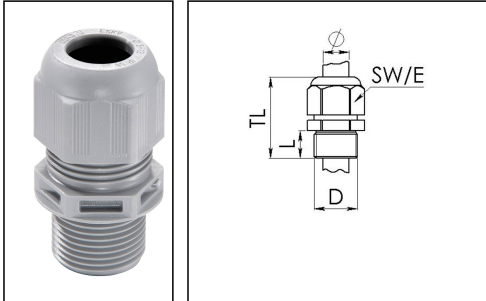

ESKV-L 12

Cable gland, polyamide, M12, RAL 7001 with long thread

Product illustrations are exemplary and may differ from the chosen product. Further variants and individual customization, we will gladly provide you on request.

Material cable gland	Polyamide
Material sealing gasket	EPDM
Protection class	IP68 (5 bar 30 min), IP69
Temp. range min	-40 °C
Temp. range max	100 °C
Glow wire test	750 °C
Thread type	M
Ø Connection thread D	12
Lead	1,5
Length screw-in thread L	15 mm
Ø cable diameter min	3 mm
Ø cable diameter max	7 mm
Ø cable diameter UL	4,1 mm - 6 mm
Key width SW	16 mm
Collar diameter (E)	18 mm
Total length TL	35 mm - 40 mm
Type of cable anchorage	A
Install. torques fitting	2 N m
Install. torques cap nut	2 N m
Impact category	2
Product Color	RAL 7001
Type	ESKV-L 12
Order no. RAL 7001	10066516
Packing unit	50
ETIM-Classification	EC000441