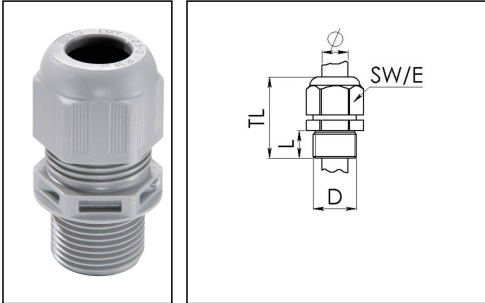

## ESKV-L 16 SG

Cable gland, polyamide, M16, RAL 7001 with long thread

Products may differ in size, colour and appearance to those shown. If you require further information or customisation, please contact us directly.

<b>Material cable gland</b>	Polyamide
<b>Material sealing gasket</b>	EPDM
<b>Protection class</b>	IP69, IP68 (5 bar 30 min)
<b>Temp. range min</b>	-40 °C
<b>Temp. range max</b>	100 °C
<b>Glow wire test</b>	750 °C
<b>Thread type</b>	M
<b>Ø Connection thread D</b>	16
<b>Lead</b>	1,5
<b>Length screw-in thread L</b>	15 mm
<b>Ø cable diameter min</b>	4,5 mm
<b>Ø cable diameter max</b>	10 mm
<b>Key width SW</b>	20 mm
<b>Collar diameter (E)</b>	22 mm
<b>Total length TL</b>	37 mm - 43 mm
<b>Type of cable anchorage</b>	A
<b>Install. torques fitting</b>	3,5 N m
<b>Install. torques fitting/EADR</b>	2 N m
<b>Install. torques cap nut</b>	1,5 N m
<b>Impact category</b>	3
<b>Product Color</b>	RAL 7001
<b>Type</b>	ESKV-L 16 SG
<b>Order no. RAL 7001</b>	10066517
<b>Packing unit</b>	50
<b>EAN number</b>	4007685665162