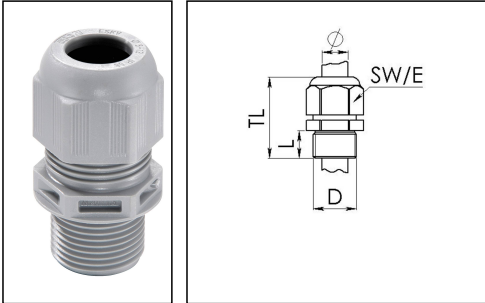

ESKV-L 20

Cable gland, polyamide, M20, RAL 7001 with long thread

Product illustrations are exemplary and may differ from the chosen product. Further variants and individual customization, we will gladly provide you on request.

Material cable gland	Polyamide
Material sealing gasket	EPDM
Protection class	IP68 (5 bar 30 min), IP69
Temp. range min	-40 °C
Temp. range max	100 °C
Glow wire test	750 °C
Thread type	M
Ø Connection thread D	20
Lead	1,5
Length screw-in thread L	15 mm
Ø cable diameter min	6 mm
Ø cable diameter max	13 mm
Ø cable diameter UL	7,5 mm - 11,3 mm
Key width SW	24 mm
Collar diameter (E)	27 mm
Total length TL	41 mm - 50 mm
Type of cable anchorage	A
Install. torques fitting	10 N m
Install. torques cap nut	4 N m
Impact category	3
Product Color	RAL 7001
Type	ESKV-L 20
Order no. RAL 7001	10066518
Packing unit	50
ETIM-Classification	EC000441