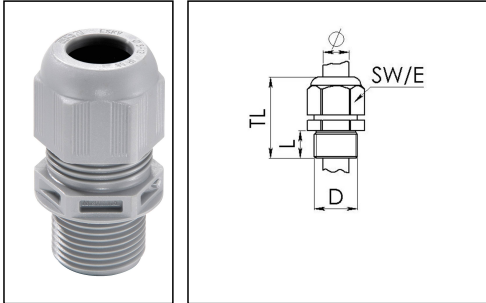

## ESKV-L 20

Cable gland, polyamide, M20, RAL 7001 with long thread

Product illustrations are exemplary and may differ from the chosen product. Further variants and individual customization, we will gladly provide you on request.

Material cable gland	Polyamide
Material sealing gasket	EPDM
Protection class	IP68 (5 bar 30 min), IP69
Temp. range min	-40 °C
Temp. range max	100 °C
Glow wire test	750 °C
Thread type	M
Ø Connection thread D	20
Lead	1,5
Length screw-in thread L	15 mm
Ø cable diameter min	6 mm
Ø cable diameter max	13 mm
Ø cable diameter UL	7,5 mm - 11,3 mm
Key width SW	24 mm
Collar diameter (E)	27 mm
Total length TL	41 mm - 50 mm
Type of cable anchorage	A
Install. torques fitting	10 N m
Install. torques cap nut	4 N m
Impact category	3
Product Color	RAL 7001
Type	ESKV-L 20
Order no. RAL 7001	10066518
Packing unit	50
ETIM-Classification	EC000441