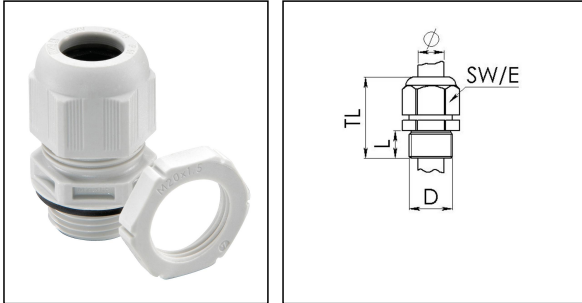

ESKV-SET 12

Cable gland with locknut, polyamide, M12, RAL 7035

Product illustrations are exemplary and may differ from the chosen product. Further variants and individual customization, we will gladly provide you on request.

Material cable gland	Polyamide
Material sealing gasket	EPDM
Temp. range min	-40 °C
Temp. range max	100 °C
Protection class	IP69, IP68 (5 bar 30 min)
Thread type	M
Ø Connection thread D	12
Lead	1,5
Length screw-in thread L	9 mm
Ø cable diameter min	3 mm
Ø cable diameter max	7 mm
Key width SW	16 mm
Collar diameter (E)	18 mm
Total length TL	29 mm - 34 mm
Glow wire test	750 °C
Type of cable anchorage	A
Install. torques fitting	2 N m
Install. torques cap nut	2 N m
Impact category	2
Equipment	Incl. connection thread gasket
Product Color	RAL 7035
Order no. RAL 7035	10066524
Type	ESKV-SET 12
Packing unit	50
ETIM-Classification	EC000441