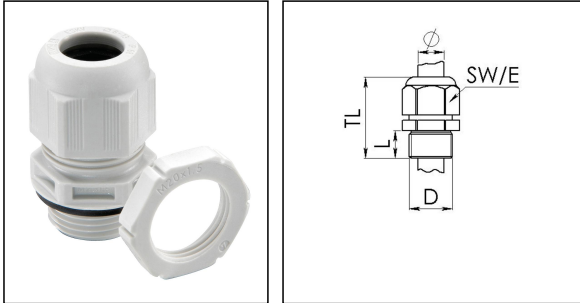

ESKV-SET 32

Cable gland with locknut, polyamide, M32, RAL 7035

Product illustrations are exemplary and may differ from the chosen product. Further variants and individual customization, we will gladly provide you on request.

Material cable gland	Polyamide
Material sealing gasket	EPDM
Temp. range min	-40 °C
Temp. range max	100 °C
Protection class	IP69, IP68 (5 bar 30 min)
Thread type	M
Ø Connection thread D	32
Lead	1,5
Length screw-in thread L	12 mm
Ø cable diameter min	13 mm
Ø cable diameter max	21 mm
Key width SW	36 mm
Collar diameter (E)	40 mm
Total length TL	42 mm - 51 mm
Glow wire test	750 °C
Type of cable anchorage	A
Install. torques fitting	15 N m
Install. torques cap nut	4 N m
Impact category	4
Equipment	Incl. connection thread gasket
Product Color	RAL 7035
Order no. RAL 7035	10066528
Type	ESKV-SET 32
Packing unit	25
ETIM-Classification	EC000441