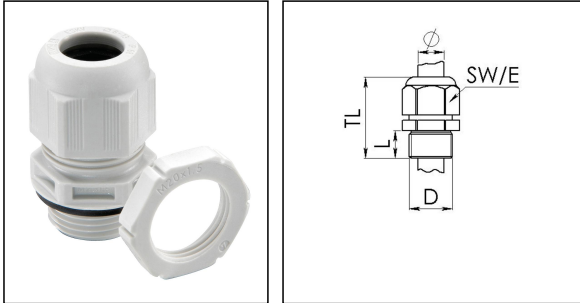

ESKV-SET 40

Cable gland with locknut, polyamide, M40, RAL 7035

Product illustrations are exemplary and may differ from the chosen product. Further variants and individual customization, we will gladly provide you on request.

Material cable gland	Polyamide
Material sealing gasket	EPDM
Temp. range min	-40 °C
Temp. range max	100 °C
Protection class	IP69, IP68 (5 bar 30 min)
Thread type	M
Ø Connection thread D	40
Lead	1,5
Length screw-in thread L	12 mm
Ø cable diameter min	16 mm
Ø cable diameter max	28 mm
Key width SW	46 mm
Collar diameter (E)	51 mm
Total length TL	52 mm - 65 mm
Glow wire test	750 °C
Type of cable anchorage	A
Install. torques fitting	20 N m
Install. torques cap nut	20 N m
Impact category	4
Equipment	Incl. connection thread gasket
Product Color	RAL 7035
Order no. RAL 7035	10066529
Type	ESKV-SET 40
Packing unit	10
ETIM-Classification	EC000441